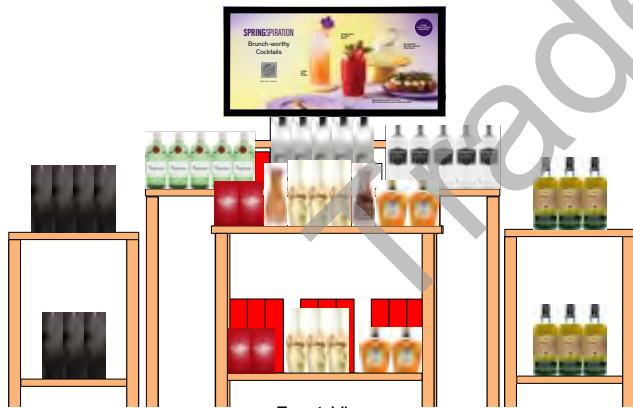

5Ft Nesting Table Planogram (For stores that have end tables) – Standard Flight

Front View