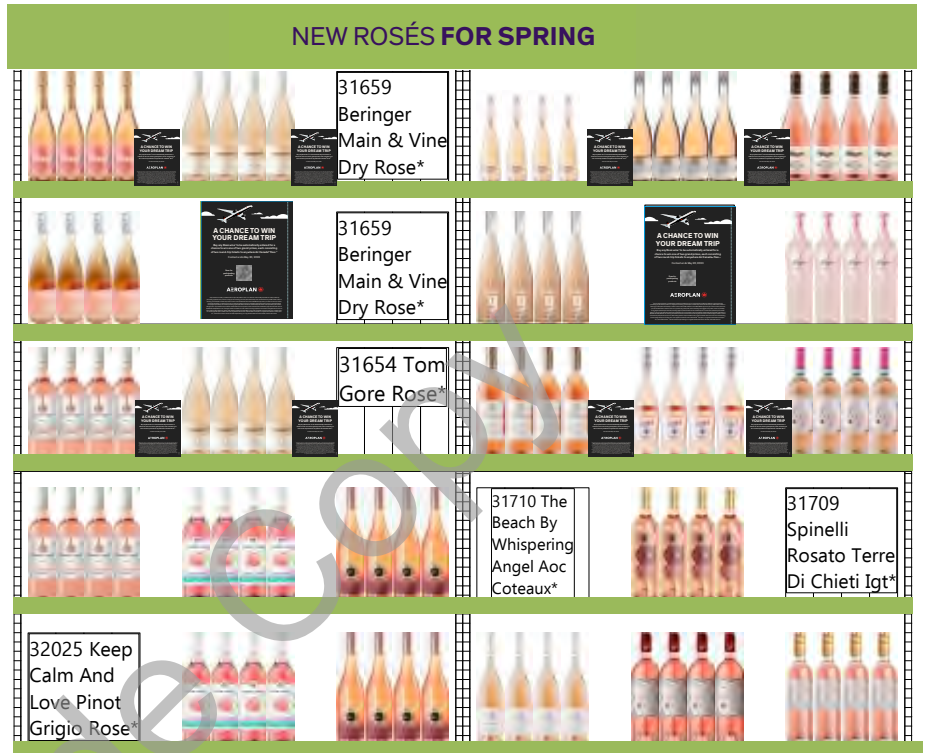

8ft. Feature Fixture