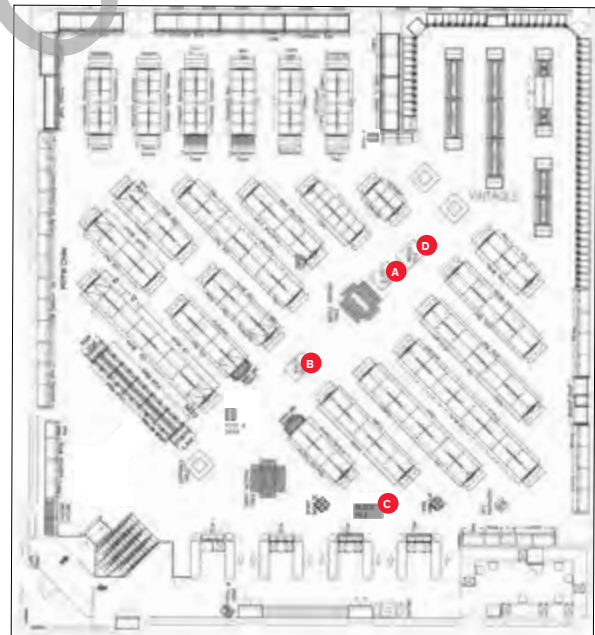

**B** Block Pile B (SBB): New Arrivals for Spring

**C** Block Pile C (SBC): Aeroplan

**D** Block Pile D (XBP): 818 Tequila

James Harden Wine Display (FSO-B)

Store Floor Plan Example - Rectangle Layout

Store Floor Plan Example - Angle Layout