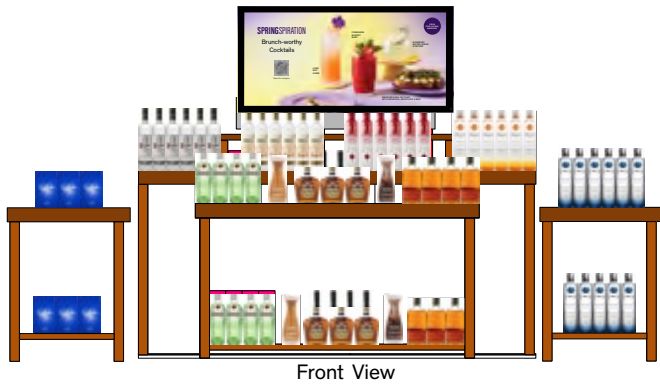

7Ft Nesting Table Planogram (For stores that have end tables) – Premium Flight

Back View

Facings: 5×7 +5959	VA	Facings: 5×7 +11248	VA	Facings: 4×9 +54866

Facings: 3×6 +173542

Facings: 6×3 +456095	Facings: 6×3 +640995	Facings: 6×3 +662379	Facings: 6×3 +334110
SIGNAGE			
Facings: 6×3 +456095	Facings: 6×3 +640995	Facings: 6×3 +662379	Facings: 6×3 +334110

Facings: 6×8 +417295

Facings: 5×7 +600163	VA	Facings: 5×7 +1487	VA	Facings: 4×9 +54866

Front View