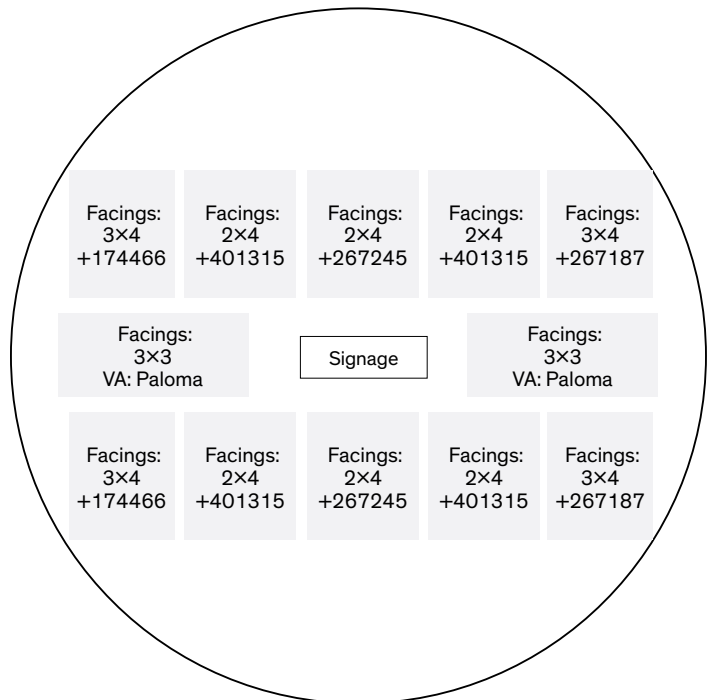

Planogram - Round Table