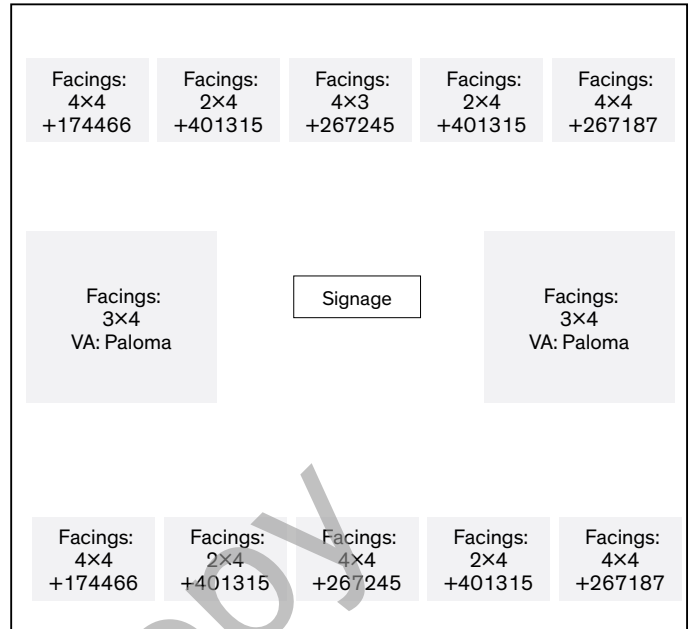

Planogram - Square Table