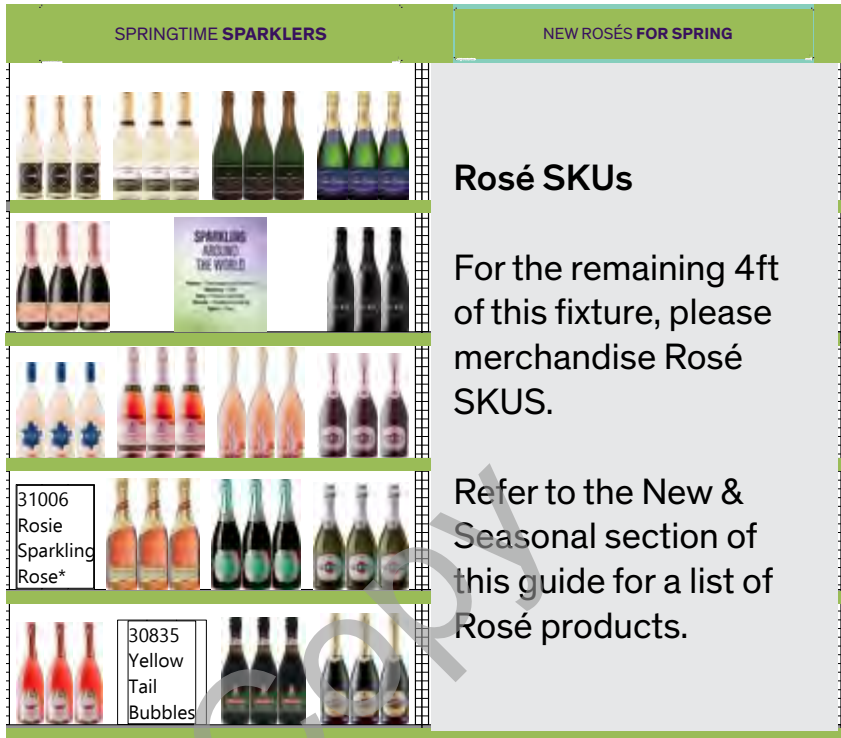

8ft. Feature Fixture

Rosé SKUs

For the remaining 4ft of this fixture, please merchandise Rosé SKUS.

Refer to the New & Seasonal section of this guide for a list of Rosé products.