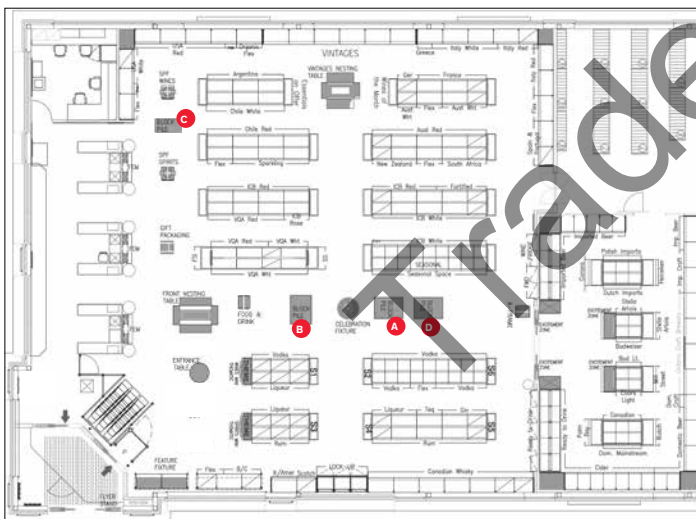

STORE LAYOUT

Overview

For Brand Spotlight Programs, there are three table display points and the Feature Fixture display; most stores will have one or two display points, and some larger stores may have all displays.

ACTION: These displays will be referred to by their respective fixture names and acronyms on the Promo Tree:

Entrance Table/Cocktail of the Month: BS - BSE

Feature Fixture: FF - FFA

Front Nesting Table: BS - BSF

Middle Nesting Table/Celebration Fixture : DD

A Block Pile A (SBA): St. Paddy's Day Beer

B Block Pile B (SBB): Flavourful Ready to Drink Sippers

C Block Pile C (SBC): Aeroplan

D Block Pile D (XBP): NFL

Case Savings Wines Block Pile

Glendalough (FSL-A) | 19 Crimes (FSL-B)

Store Floor Plan Example - Rectangle Layout