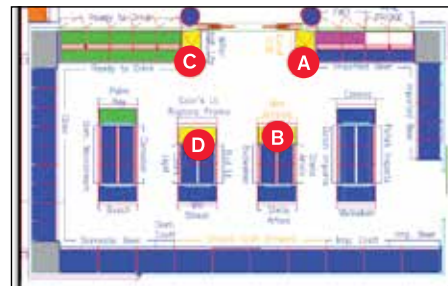

BEER EXCITEMENT ZONE

(A, B, C, D)

The Beer Excitement Zone has four displays to highlight engaging offers on popular products. The three displays are **sold programs (A, C and D)**, and the remaining (B) is a generic display end for merchandising new, seasonal products at store manager's discretion. Refer to your planogram for the location of each display. **This is a sold program. Participation is mandatory. Products will not be forced, please order as necessary to support the display.**

Key Dates (Feb 26 - Mar 25, 2023)

Participating Stores

Please refer to the Participation Lookup page for information (<http://home.lcbo.com/CustomerExperience/Pages/StoreParticipationLookup.aspx>)

Participating Products

Location	LCBO#	Description	Size (mL)	Supplying Source /Distributor	Offers
A Plinth (EA - EZA)	15041	Innis & Gunn Original	6 × 500	LCBO Warehouse	$1.00 LTO
	516880	Mill Street Original Organic	6 × 473	1950 - Trillium Beverage Inc.	$1.00 LTO
	541243	Creemore Springs Premium Lager	6 × 473	1757 - Creemore Springs Brewery	$1.00 LTO
B New/ Seasonal (EA - EZB)	31721	Brock St Mango Tango Milkshake Ipa	473	397 - Brock Street Brewing	
	31993	Refiend Fool My Neighbour's Pool Peach Mango Smoothie IPA	473	5732 - Refined Fool Brewing Company	
	31572	Lake Of Bays Next Stop Tropical Fruit Pale Ale	473	8958 - Lake Of Bays Brewing	
NOTE: These are suggested products, participating stores should merchandise 6-9 new seasonal craft at manager's discretion.					
C Plinth (EA - EZH)	18	Heineken Lager	6 × 330	LCBO Warehouse	VA: Heineken Glassware
	302810	Heineken	6 × 500	LCBO Warehouse	$1.05 LTO
	VA/Merchandiser: Free Heineken Glassware with purchase of 18 Heineken Lager 6×330 mL. The supplier will be providing the value-add/merchandiser to all participating stores for the start of the promotion. If stores run out, they should contact their Agent representative for additional stock.				
D End Aisle (EA - EZD)	17819	Stella Artois	6 × 473	275 - The Beer Store	$1.00 LTO
	17820	Stella Artois	473	275 - The Beer Store	
	17823	Stella Artois	6 × 330	275 - The Beer Store	Contest