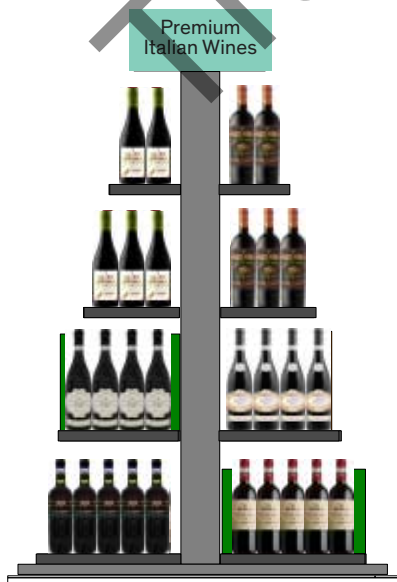

Celebration Fixture Planograms

Front View