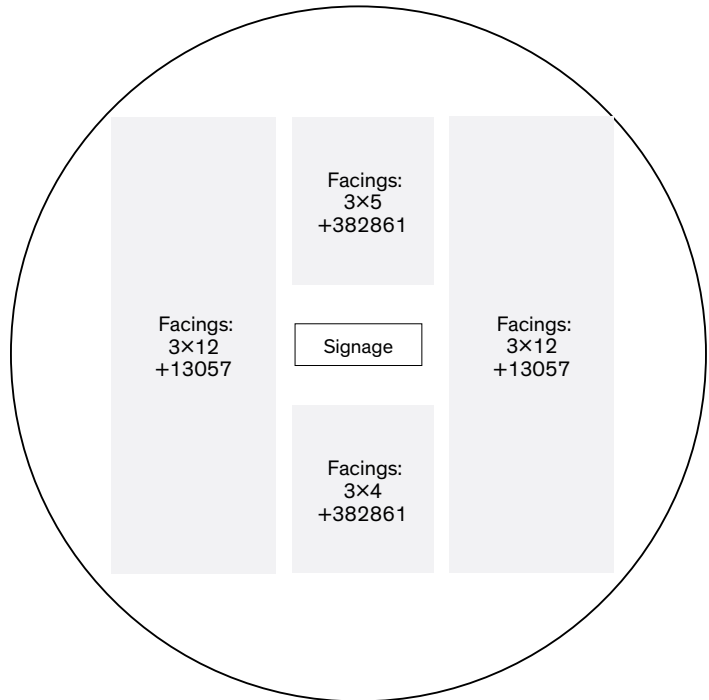

Planogram - Round Table