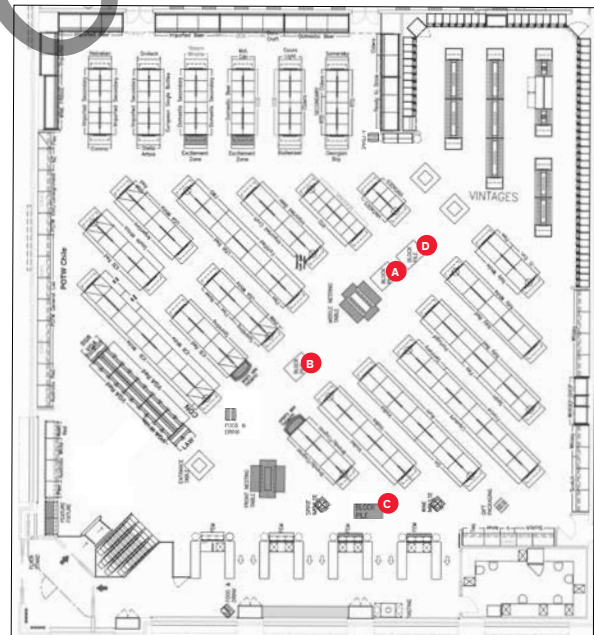

Store Floor Plan Example - Angle Layout

With the implementation of the additional Promo programs into the Promo Tree, Category Management will no longer be allocating inventory for these programs and stores will only receive inventory based on their Default Management settings.

Therefore, it is imperative you review your Min. settings on these programs to ensure a "Ready-for-Business" level of inventory. Please review the new Default Management screen and its' Min. settings. If left unadjusted all the new promo programs have a min setting of either 0 or 1 case which will result in the system suggesting only 1 or 2 cases. Consequently, it is essential these are reviewed and change if required.