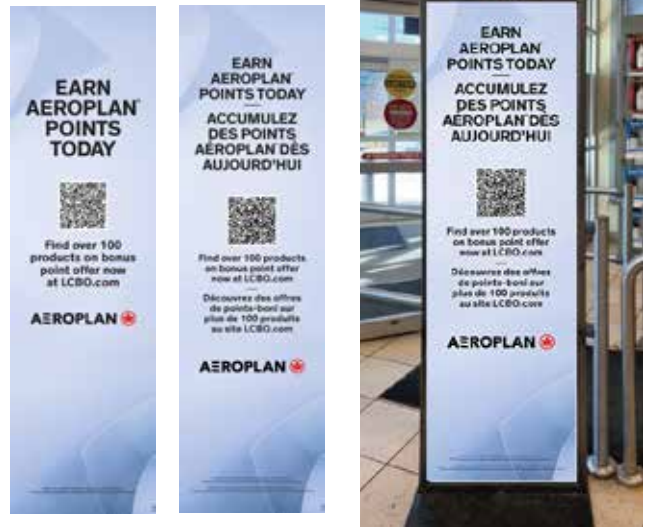

P12-13 Seasonal Banner Insert

Dimensions: 20" w x 70" h

Install: In the Metal Hero Banner Stand (store entrance).

ENG Re-order #23P12-SB1

BIL Re-order #23P12-SB2