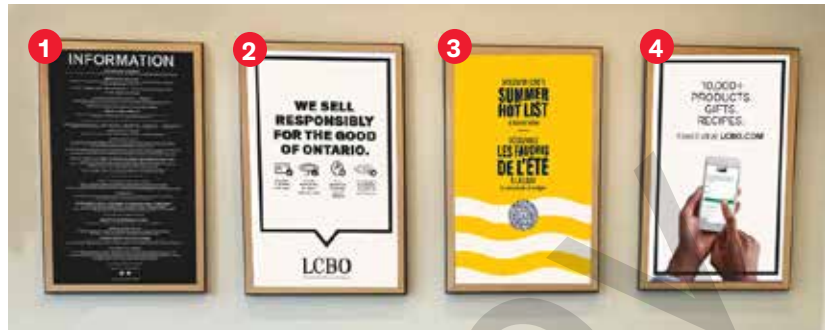

NOTE: Signage will remain up for Period 3 - Period 6.

Exterior Banners

Dimensions: 28" w x 45" h
Install: Exterior on building

PRIORITY OF EXTERIOR BANNERS:

- 1 Summer Hot List
- 2 Aeroplan Rewards
- 3 ShopLCBO.com
- 4 Repeat Thematic Banner: Summer Hot List

1 Summer Hot List

Re-order#
23P3-EB1
(English)

Re-order#
23P3-EB2
(Bilingual)

2 Aeroplan Rewards

Re-order#
23OP-AP6
(English)

Re-order#
23OP-AP7
(Bilingual)

3 ShopLCBO.com

Re-order#
23P3-EB5
(English)

Re-order#
23P3-EB6
(Bilingual)

NOTE: Signage will remain up for Period 3 - Period 6.

Window Show Cards

Dimensions: 28”w x 45”h

Install: In the Show card frame.

PRIORITY OF WINDOW SHOW CARDS (based on the number of frames available)

- 1** Information Board (Operational) Install in the show card frame closest to the office.
- 2** Responsible Service (Operational) Install in the vestibule if there are 2 show card frames in that location.
- 3** Summer Hot List (Seasonal Thematic) Install in the vestibule.
- 4** Same Day **OR** Generic Ecomm (Operational - not both) Depending on the service offered in that location.