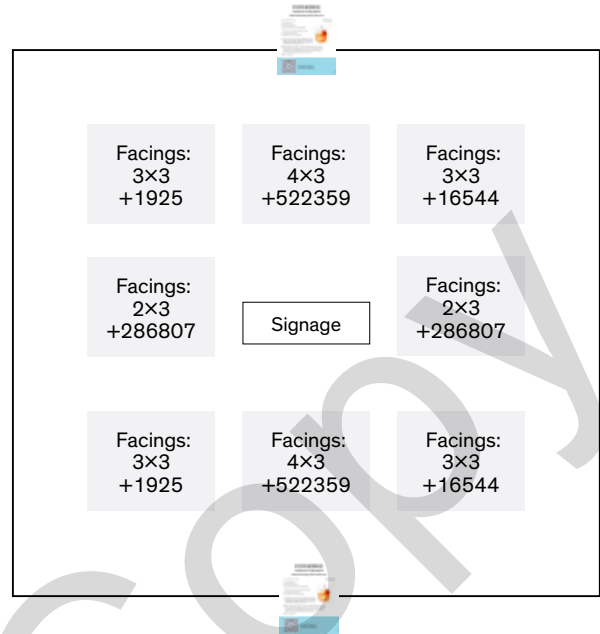

Planogram - Square Table