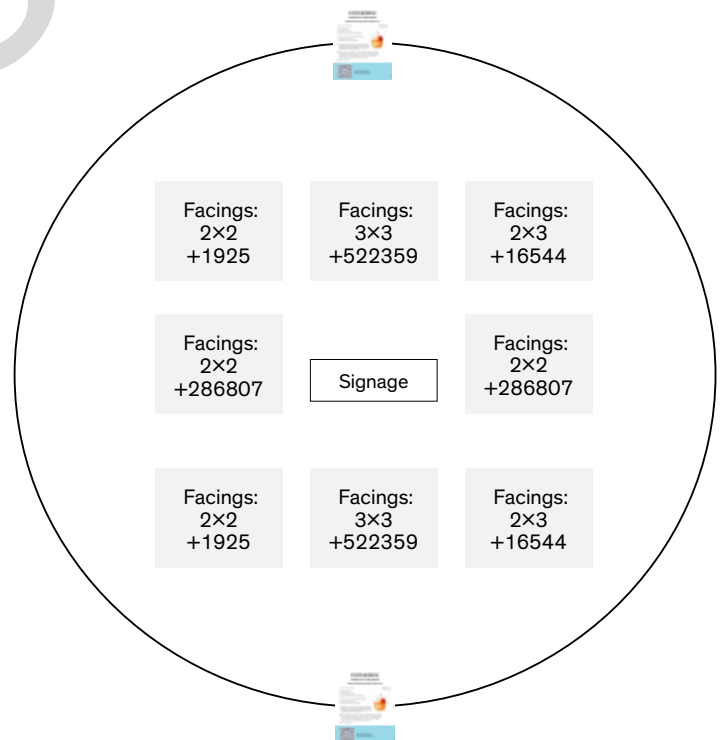

Planogram - Round Table