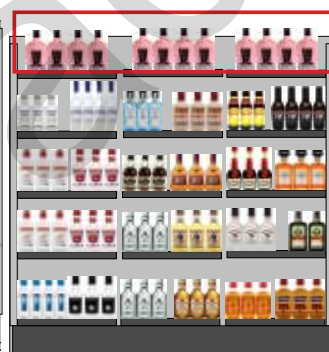

Brown Spirits (FEM1)