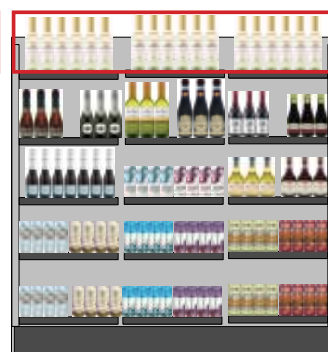

Wines/Wine in Cans (FEM2)