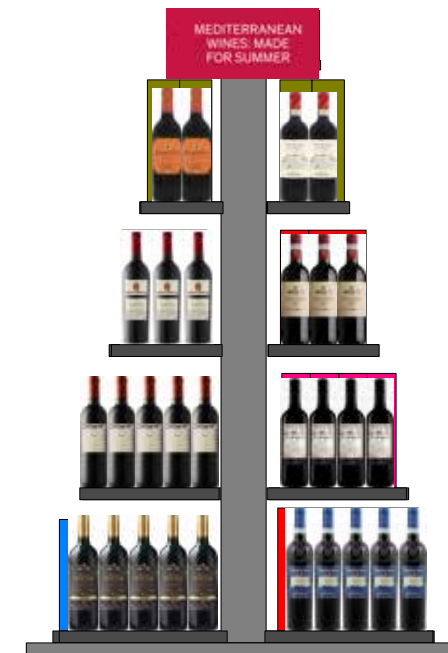

Front View

Back View

Period 6 END AISLES

End Aisle #1

LCBO#	Description	Size (mL)	Offers
10157	Jameson Irish Whiskey	750	LTO
17055	Jameson Cold Brew Irish Whiskey	750	VA
275933	Jameson Irish Whiskey	1750	VA