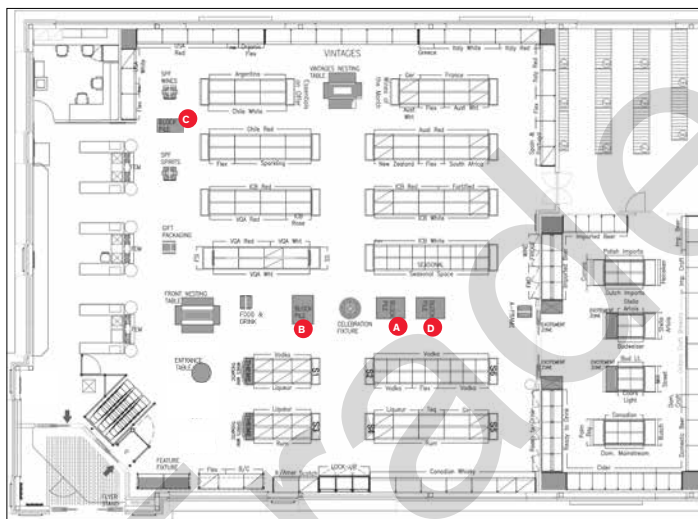

ENG Re-order #23OP-AP3
FR Re-order #23OP-AP4

STORE LAYOUT

Overview

For Brand Spotlight Programs, there are three table display points and the Feature Fixture display; most stores will have one or two display points, and some larger stores may have all displays.

Store Floor Plan Example - Rectangle Layout

Store Floor Plan Example - Angle Layout

With the implementation of the additional Promo programs into the Promo Tree, Category Management will no longer be allocating inventory for these programs and stores will only receive inventory based on their Default Management settings.