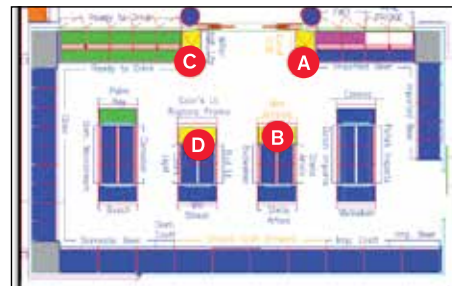

20

BEER EXCITEMENT ZONE

(A, B, C, D)

The Beer Excitement Zone has four displays to highlight engaging offers on popular products. The three displays are **sold programs (A, C and D)**, and the remaining (B) is a generic display end for merchandising new, seasonal products at store manager's discretion. Refer to your planogram for the location of each display. **This is a sold program. Participation is mandatory. Products will not be forced, please order as necessary to support the display.**