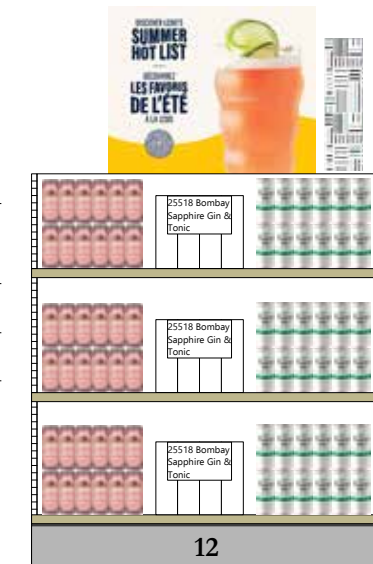

End Aisle #12

LCBO#	Description	Size (mL)	Offers
19350	Founder's Original Tequila Paloma	355	
24325	Canadian Club & Ginger Ale	473	LTO
25518	Bombay Sapphire Gin & Tonic	250