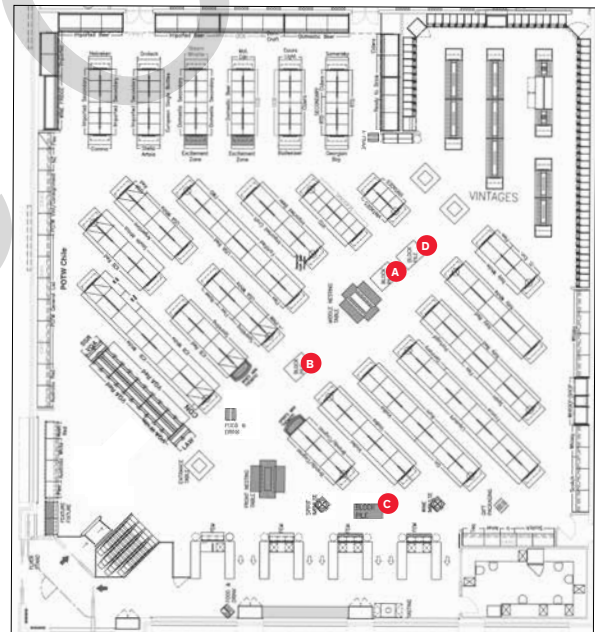

Store Floor Plan Example - Rectangle Layout

Store Floor Plan Example - Angle Layout

With the implementation of the additional Promo programs into the Promo Tree, Category Management will no longer be allocating inventory for these programs and stores will only receive inventory based on their Default Management settings.