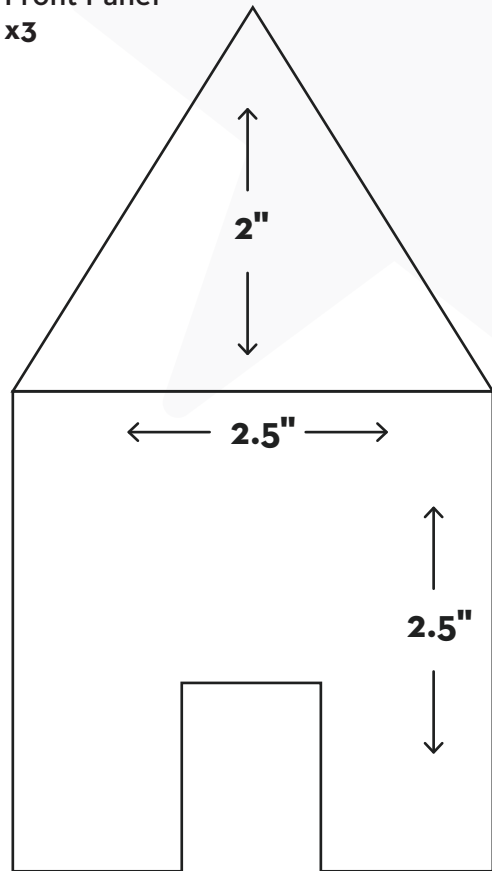

SWEET & SALTY LOG CABIN

Front & Back Panel
x2

CHARCUTERIE CHALET

Front & Back Panel
x2

CHARCUTERIE CHALET

Side panel
x2

CHARCUTERIE CHALET

Roof panel
x2

MINI SHORTBREAD SHACKS

Back Panel
x3

Front Panel
x3

Roof & Side Panel
x12

Chimney
x3

MINI SHORTBREAD SHACKS

Platform
x3