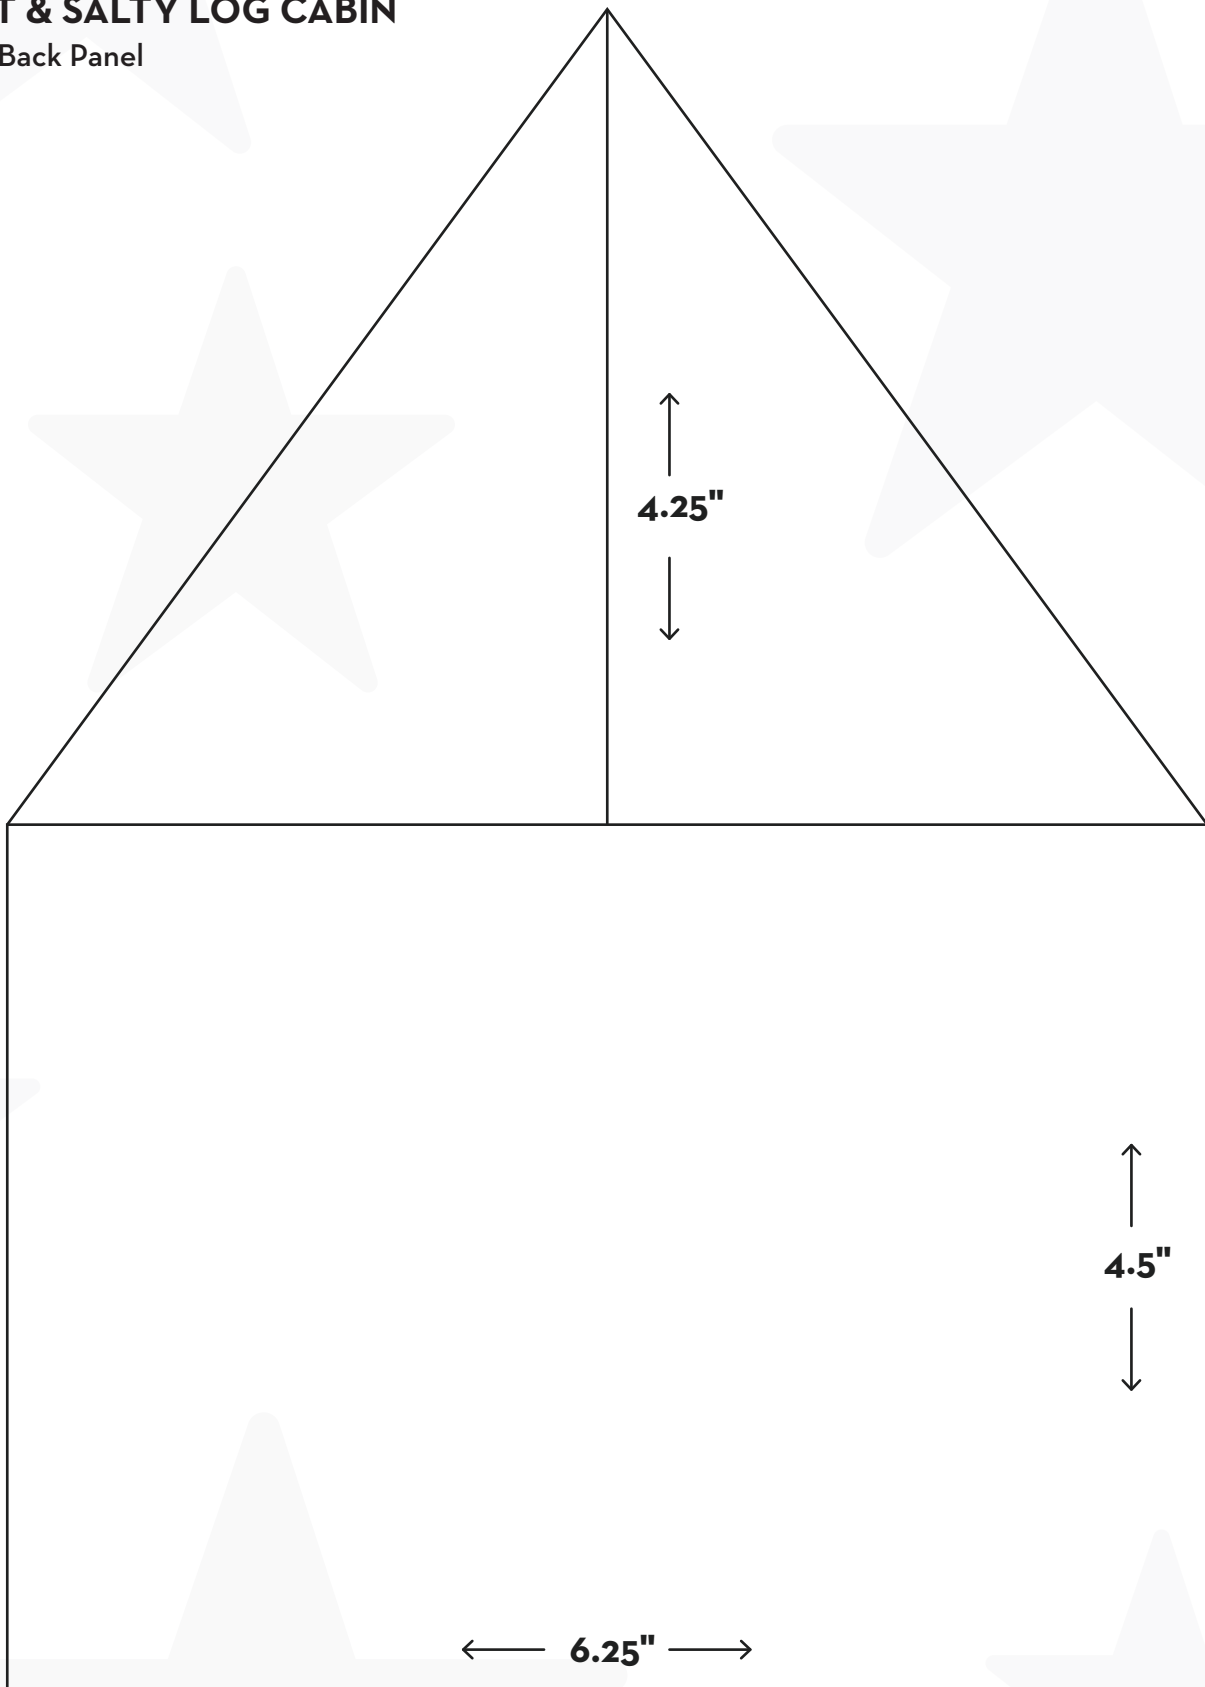

SWEET & SALTY LOG CABIN

Front & Back Panel
x2

CHARCUTERIE CHALET

Front & Back Panel
x2

CHARCUTERIE CHALET

Side panel
x2

CHARCUTERIE CHALET

Roof panel
x2

MINI SHORTBREAD SHACKS

Back Panel
x3

Front Panel
x3

Roof & Side Panel
x12

Chimney
x3

MINI SHORTBREAD SHACKS

Platform
x3