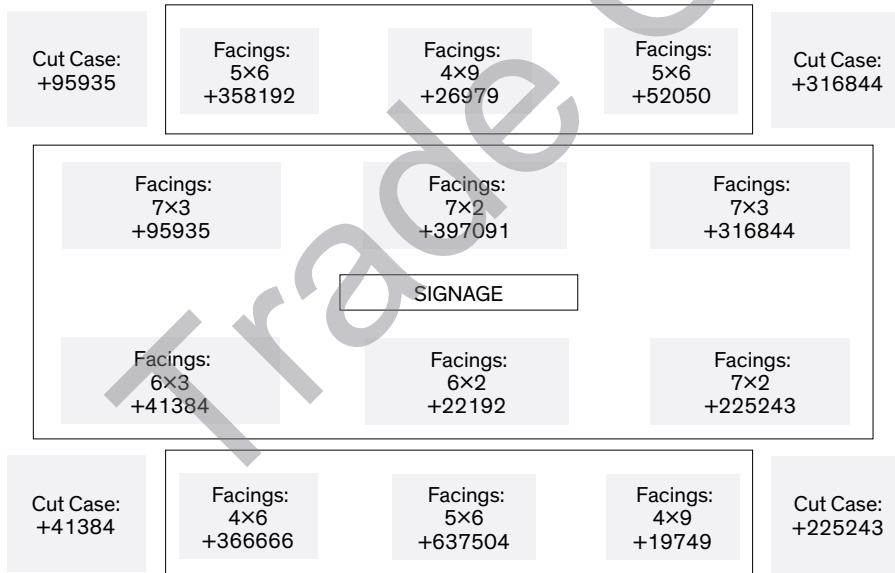

Back View

Front View