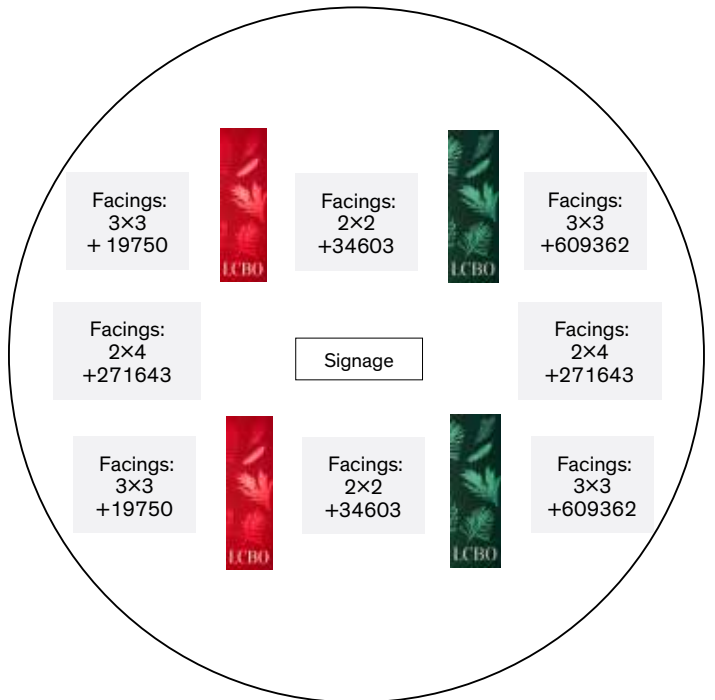

Planogram - Round Table