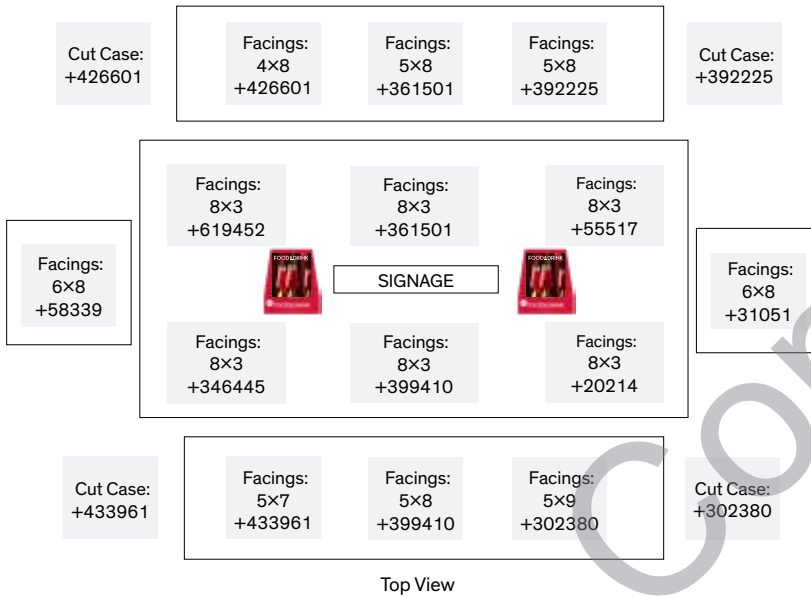

Merchandising Instructions

- Refer to the Store Layout section of the guide for inventory management of the product.
- Merchandise the participating products according to the planogram.
- Install the table sign, drum sign and bin strips.
- Merchandise the pre-printed shelf talkers in-section and on the table.
- Place the corresponding pricer card with each product on the stack-outs.

Front

Back

Middle Nesting Table Planograms

Front View

Back View

Top View

Holiday Gift Packaging Merchandising Integration

Holiday Gift Packaging should be added to this display. Choose from the 1 Bottle Enhanced Bag, 2 Bottle Enhanced Bag or the Folding Boxes to enhance the presentation and highlight gifting options to customers.

Celebration Fixture Planograms

Front View

Back View

Period 9 & 10

END AISLES

IMPORTANT NOTES:

- **End Aisle# 1 and 3** are **Flighted Premium & Standard**. Ensure you display the participating product that your store is grouped in.
- **End Aisle# 2, 4, 9, 11, 12, 13, 14, 16, 18, 19, 20** have the same participating products for P9 and P10. Please maintain the display for **the duration of P9 and P10**.
- **End Aisle # 8** will be flighted for P10. The Premium flight will have the same SKUs as P9, and Standard will have different SKUs than P9.
- **End Aisle # 1, 3, 5, 7, 10, 15, 17** all products will change in P10.
- **Cocktail Blade Signs:**
Display the blade signs on end aisles 1, 2, 4 to help customers and employees easily understand the recipe solutions. A QR code will direct customers to the recipe pages on LCBO.com.
- **Generic Blade Signs:**
In addition, for customers looking for more gift ideas, we have a generic version promoting our Holiday Gift Guide. Display the generic F&D and Gift Guide blade signs on end aisles 5-20.
- **LCBO Holiday Paper Bag & 1 Bottle Enhanced Bag:**
Merchandise the LCBO Holiday Paper Bag and the 1 Bottle Enhanced Bag on the front facing end aisles.