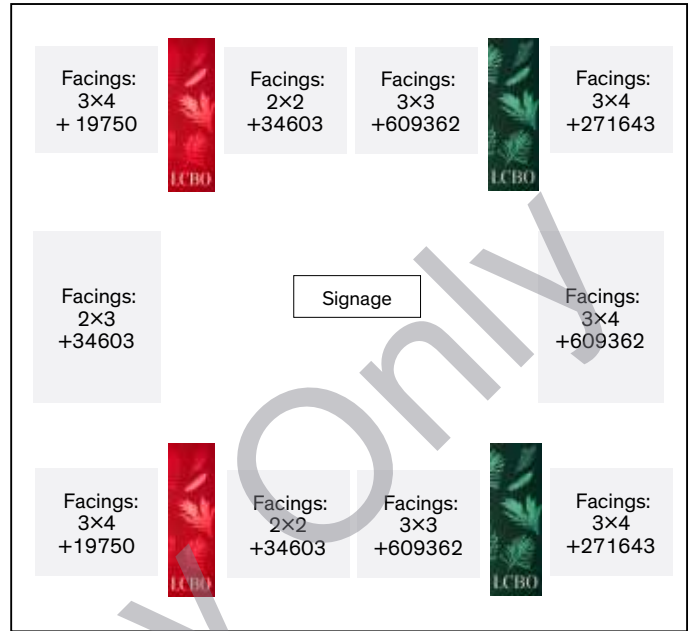

Planogram - Square Table