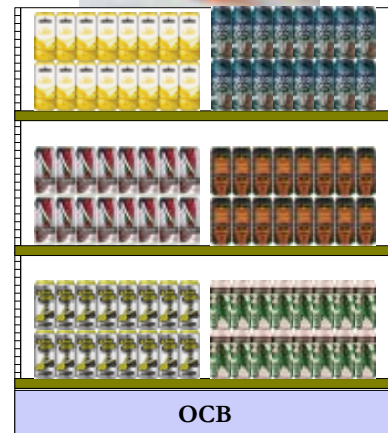

Merchandising Instructions

- Merchandise participating products on the End Aisle.
- Install pre-printed shelf talkers in front of products.
- Merchandise the new Ontario Craft Beer End Aisle backer card.

8-Pack Carrier stores:

- Remove a shelf from the back End Aisle and move to the top of the front end with the 8-Pack merchandiser displayed beside it (use case cuts/stack outs on the back end)
- Display a fully-assembled 8-pack carrier, filled with local bestselling Ontario Craft Beer on the top shelf.
- Choose products that are the most local to your market, highlighting near-by/ community breweries. Up to 10 skus may be featured on this end (2 on top shelf in assembled 8-Pack carriers, 4 on each of the bottom 2 shelves).

Signage Components

- End Aisle Backer card ENG/BIL (Re-order # 23OP-OCB1)
- Shelf talkers ENG (Re-order #AIM-24P9-OCB1) / BIL (Re-order #AIM-24P9-OCB2)
- FLS designated stores must display the bilingual side of the product shelf talkers.