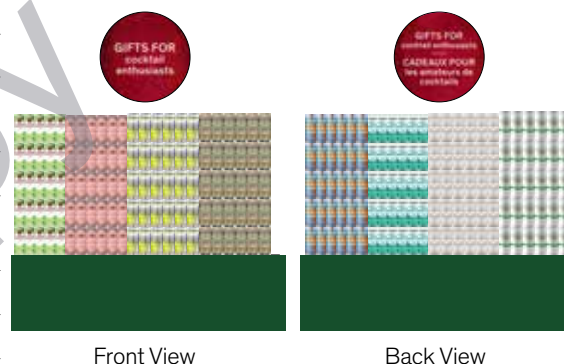

Display Program (BP-SBB)

BLOCK PILE B

Ready-To-Drink Cocktails

This is a sold program. Participation is mandatory.

IMPORTANT NOTE: Please refer to the Store Layout section for inventory management of product.

Key Dates (November 5 - 25, 2023)

Participating Stores

Please refer to the Participation Lookup page on the Portal for information

(<http://home.lcbo.com/CustomerExperience/Pages/StoreParticipationLookup.aspx>)

Participating Products

LCBO#	Description	Size (mL)	Offers
19119	Bacardi Mojito	355	LTO
31273	JP Wiser's Old Fashioned Sparkling Cocktail	355	
19350	Founder's Original Tequila Paloma	355	
24321	Dillon's Blackberry, Lemon & A Dash Of Elderflower	473	
24325	Canadian Club & Ginger Ale	473	BAP
24346	Jack Daniels Tennessee Honey Lemonade	473	LTO
491746	Cabana Coast Moscow Mule	473	LTO
31298	Cutwater Tequila Margarita	355	

These Ready-to-Drink cocktails are proven customer favourites which make them the perfect entertaining solution.

Front View

Back View

Signage Components

- Pole Topper Sign ENG (Re-order # 24P9-BPB1)
  BIL (Re-order # 24P9-BPB2)
- Riser Wrap - solid colour (Re-order # 24P9-BPB3)
- Pricer Cards ENG (Re-order # 24P9-BPB4)
  BIL (Re-order # 24P9-BPB5)
- Shelf Talkers ENG (Re-order # 24P9-BPB6)
  BIL (Re-order # 24P9-BPB7)
- End Aisle Backer Card BIL (Re-order # 24P9-BPB8)
- Metal Frame Insert Sign ENG (Re-order # 24P9-BPB9)
  BIL (Re-order # 24P9-BPB10)

Merchandising Instructions

- Install supplier-provided value-add and merchandiser.
- Merchandise the pricer cards in front of the participating products.
- Install the shelf talkers in front of the participating products in section.
- **NOTE:** Select stores will use the new Metal Frame for Block Piles using the Metal Frame Insert sign.