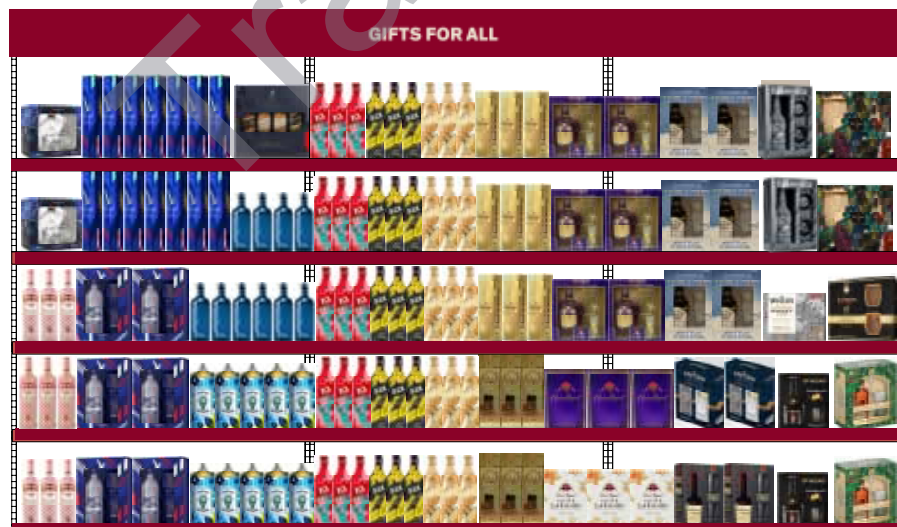

12ft. Feature Fixture

This planoguide is for **example only**. Based on your store fixture size and product assortment, please increase or decrease product facings to create an impactful display.