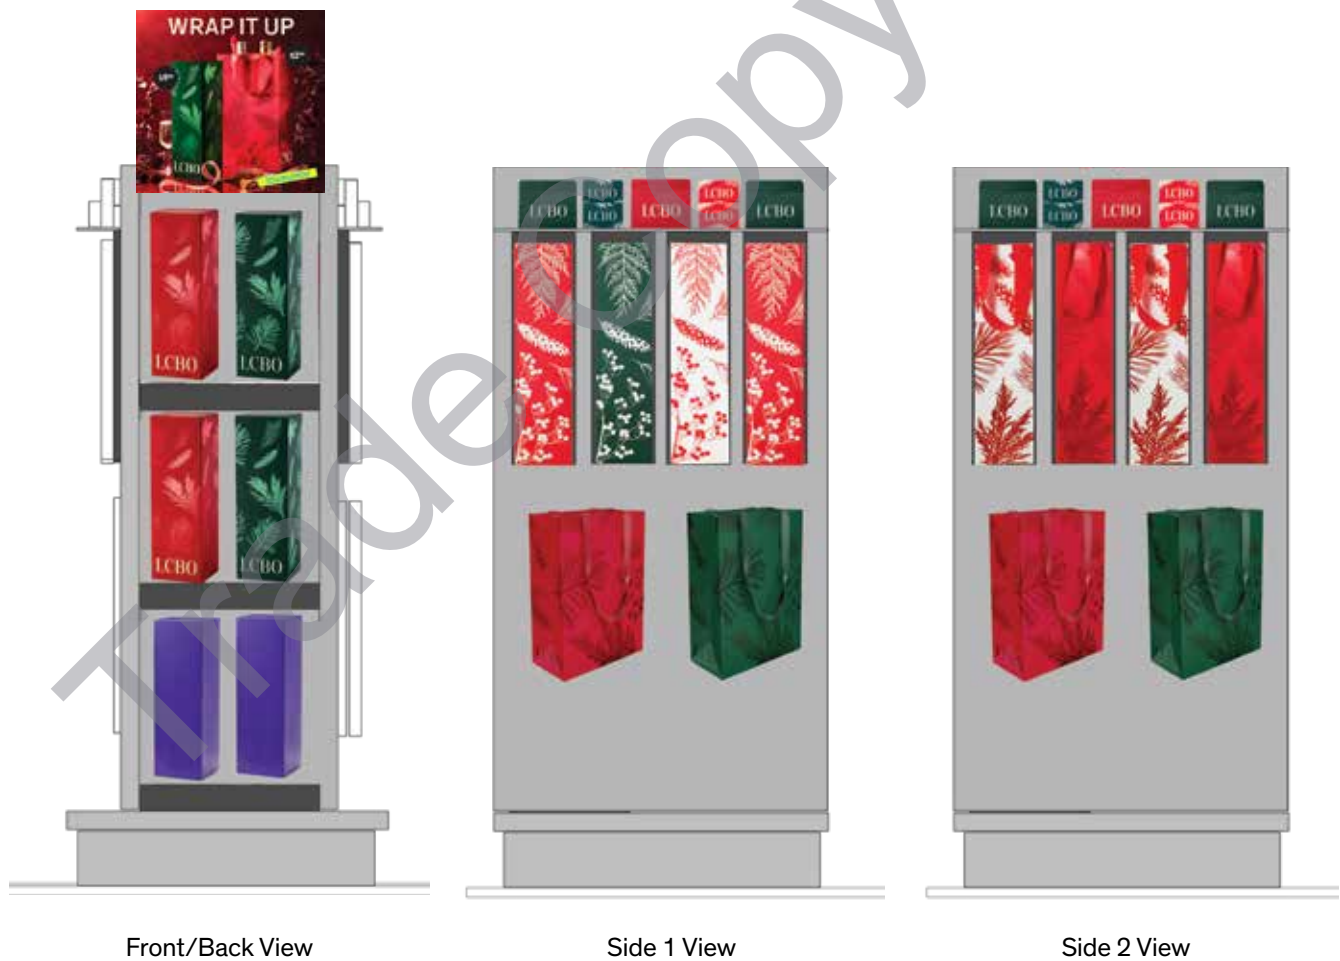

HOW TO MERCHANDISE

Gift Packaging Floor Merchandiser (Wood)

Remove the year-round sign and packaging currently merchandised on the fixture and replace with Holiday packaging and the Holiday sign insert. Store the year-round gift packaging and signs in a safe place to be used in Period 11.

REMINDER: Stores with residual inventory of Holiday 2022 Gift Packaging may merchandise those items in addition to 2023 designs. Ensure 2023 designs are merchandised at the top of any merchandiser.

Signage Re-order Codes

Description	Re-order #
Gift Packaging Shelf Talker Eng Price/No Price	24P9-GST1
Gift Packaging Shelf Talker Bilingual Price/No Price	24P9-GST2
Wrap It Up LCBO/Vintages Gift Packaging Floor Merchandiser Sign (ENG)	ENG/ENG 24P9-GFT7
Wrap It Up LCBO/Vintages Gift Packaging Floor Merchandiser Sign (BIL)	BIL/BIL 24P9-GFT8