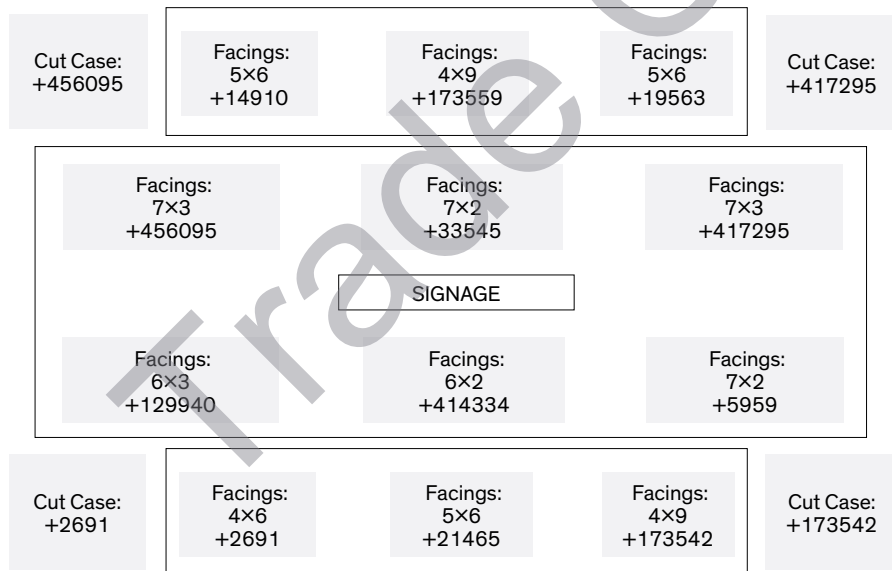

Back View

Front View