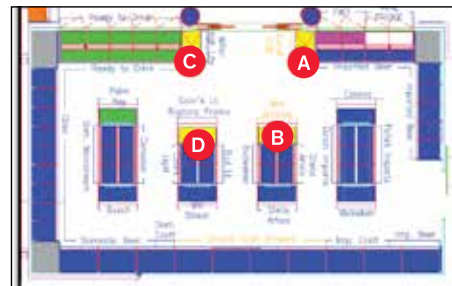

NOTE: Beer & Cider Non-Alc products should also continue to be merchandised in the location noted on your floorplan.

Discretionary End Aisle Displays

Example Only

BEER EXCITEMENT ZONE

(A, B, C, D)

The Beer Excitement Zone has four displays to highlight engaging offers on popular products. The three displays are **sold programs (A, C and D)**, and the remaining (B) is a generic display end for merchandising new, seasonal products at store manager's discretion. Refer to your planogram for the location of each display. **This is a sold program. Participation is mandatory. Products will not be forced, please order as necessary to support the display.**