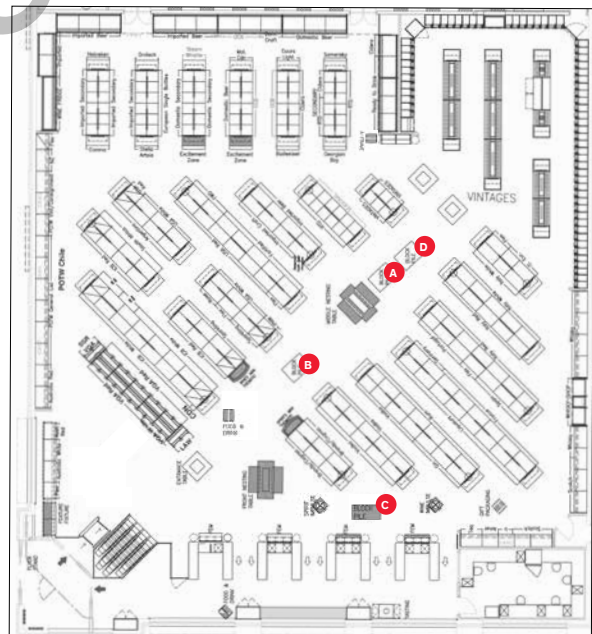

Display Program (FSK-A): Hennessy

Display Program (FSO-B): Yellow Tail

Store Floor Plan Example - Rectangle Layout

Store Floor Plan Example - Angle Layout

With the implementation of the additional Promo programs into the Promo Tree, Category Management will no longer be allocating inventory for these programs and stores will only receive inventory based on their Default Management settings.