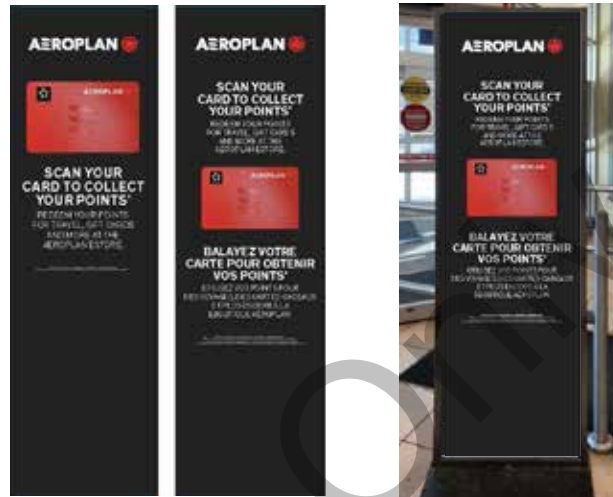

NEW! P8 Seasonal Banner Insert

Dimensions: 20" w x 70" h

Install: In the Metal Hero Banner Stand (store entrance).

Operational Seasonal Banner Insert

ENG (Re-order# 24P8-SB1)

BIL (Re-order# 24P8-SB2)

*Artwork is not final

Employee Engagement

Name Badge Stickers (All Stores)

Display the new name badge stickers for the duration of Period 8.

- This Fall, let's encourage customers to rediscover iconic products at the LCBO. All stores will receive Employee Name Badge Stickers
- The name badge stickers are designed to be affixed to existing name tag and hangs down about 1.5".
- Staff Picks Name Badge Stickers: ENG (Re-order # 24P8-NT1) / BIL (Re-order # 24P8-NT2)