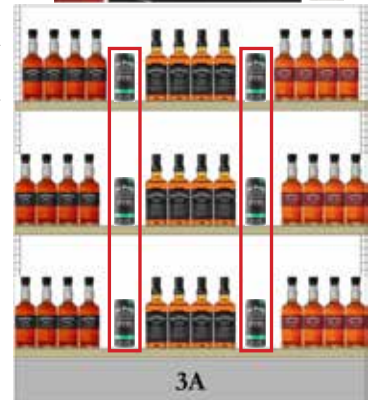

**End Aisle #3A
Premium**

LCBO#	Description	Size (mL)	Offers
30632	Jack Daniel's Triple Mash Blended Straight Whisky	700	BAP
30633	Jack Daniel's Bonded Tennessee Whisky	700	BAP
41384	Jack Daniel's Tennessee Whiskey	750	LTO, VA

Value-Add (VA) - Rep Applied: Jack & Ginger 500 mL Can

**Whisky Sour Blade Sign
ENG (Re-order # 24P8-BS3), BIL (Re-order # 24P8-BS8)**

- Install Cocktail Blade Sign on End Aisle 3.
- Fold Card at crease before inserting into End Aisle slot so it will remain stable. Insert it behind Backer Card.

Whisky Sour Backer Card ENG / BIL (Re-order # 24P8-BC3)

**Jack Daniels Value-Add Shelf Talker
ENG (Re-order# 24P8-ST17VA9) / BIL (Re-order# 24P8-ST17VA10)**

**Jack Daniels Value-Add Perpendicular Shelf Talker
ENG (Re-order# 24P8-ST17VA11) / BIL (Re-order# 24P8-ST17VA12)**