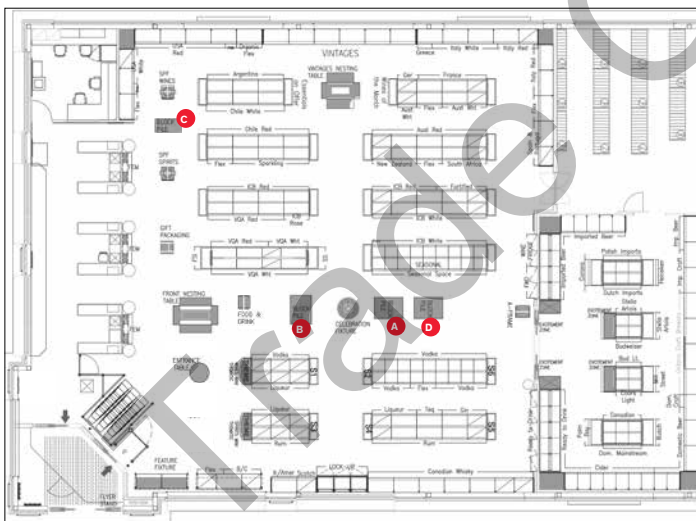

Display Program (FSK-A): Hennessy

Display Program (FSO-B): Yellow Tail

Store Floor Plan Example - Rectangle Layout

Store Floor Plan Example - Angle Layout

With the implementation of the additional Promo programs into the Promo Tree, Category Management will no longer be allocating inventory for these programs and stores will only receive inventory based on their Default Management settings.