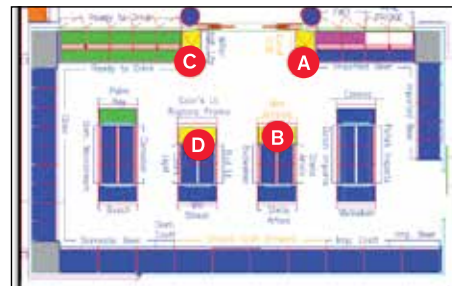

BEER EXCITEMENT ZONE

(A, B, C, D)

The Beer Excitement Zone has four displays to highlight engaging offers on popular products. The three displays are **sold programs (A, C and D)**, and the remaining (B) is a generic display end for merchandising new, seasonal products at store manager's discretion. Refer to your planogram for the location of each display. **This is a sold program. Participation is mandatory. Products will not be forced, please order as necessary to support the display.**

Key Dates (October 8 - November 4, 2023)

Participating Stores

Please refer to the Participation Lookup page for information

(<http://home.lcbo.com/CustomerExperience/Pages/StoreParticipationLookup.aspx>)

Participating Products

Location	LCBO#	Description	Size (mL)	Supplying Source /Distributor	Offers
A Plinth (EA - EZA)	18	Heineken Lager	6 x 330	LCBO Warehouse	VA
	302810	Heineken	6 x 500	LCBO Warehouse	LTO, Contest
	589416	Heineken 0.0	6 x 330	LCBO Warehouse	
	VA: Receive a Heineken & F1 branded keychain when you purchase Heineken #18 Heineken 6 x 330 m L. Contest: Heineken F1 Racing Trip To Vegas				
B Plinth (EA - EZB)	35855	Cameron's I Love Craft Beer Vol. 2	6 x 473	413 - Cameron's Brewing Co.	
	35080	Left Field Mr.Oktober Festbier	355	4846 - Left Field Brewery Inc.	
	34957	Sawdust City - Horchata White Milk Stout	473	1143 - Sawdust City Brewing Co.	
C Plinth (EA - EZH)	24431	Coors Seltzer Fruit Splash Variety Pack	12 x 355		LTO, VA
	31224	Coors Seltzer Slushie Flavour Pack	12 x 355		LTO, VA
	VA/Merchandiser: Free Coors Seltzer branded Deck of Cards with the purchase of either Coors Seltzer Fruit Splash Variety Pack (24431 | 12 x 355 m L) or Coors Seltzer Slushie Flavour Pack (31224 | 12 x 355 m L).				
D End Aisle (EA - EZD)	16976	Budweiser Zero	473	275 - The Beer Store	
	311787	Budweiser	6 x 473	275 - The Beer Store	LTO
	904334	Budweiser	6 x 355	275 - The Beer Store	
	905976	Budweiser	473	275 - The Beer Store