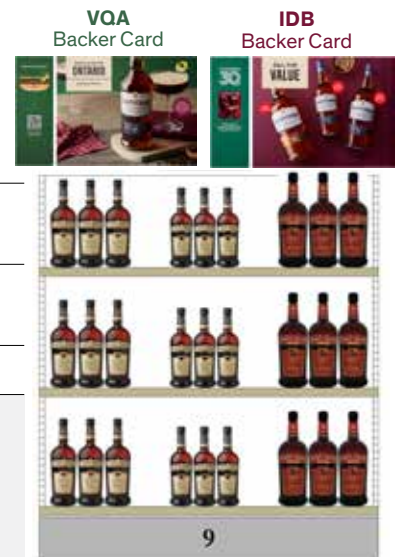

LCBO#	Description	Size (mL)	Offers
End Aisle #9	350629	Forty Creek Barrel Select Whisky	1140	LTO
	397091	Forty Creek Copper Bold Whisky	1750	LTO
	550715	Forty Creek Barrel Select	750	LTO

VQA Espresso Nitroni Blade Sign
ENG (Re-order # 224P7-BS6A), BIL (Re-order # 24P7-BS2A)

IDB Food & Drink Blade Sign
ENG (Re-order # 24P7-BS2B), BIL (Re-order # 24P7-BS4B)

- Install Blade Sign on End Aisle 9.
- Fold Card at crease before inserting into End Aisle slot so it will remain stable. Insert it behind Backer Card.

VQA Espresso Nitroni Backer Card
ENG / BIL (Re-order # 24P7-BC9A)

IDB Forty Creek Backer Card ENG / BIL (Re-order # 24P7-BC9B)