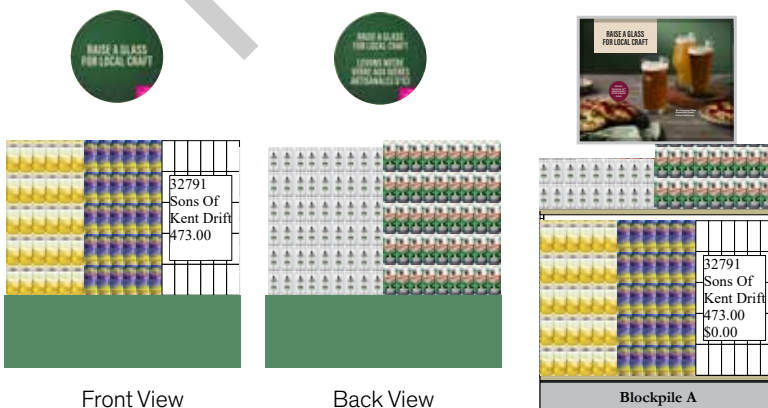

Signage Components

- Pole Topper Sign ENG (Re-order # 24P7-BPA1)
  BIL (Re-order # 24P7-BPA2)
- Riser Wrap - solid colour (Re-order # 24P7-BPA22)
- Pricer Cards ENG (Re-order # 24P7-BPA20)
  BIL (Re-order # 24P7-BPA21)
- Shelf Talkers ENG (Re-order # 24P7-BPA22)
  BIL (Re-order # 24P7-BPA23)
- End Aisle Backer Card BIL (Re-order # 24P7-BPA8)
- Metal Frame Insert Sign
  ENG (Re-order # 24P7-BPA9)
  BIL (Re-order # 24P7-BPA10)