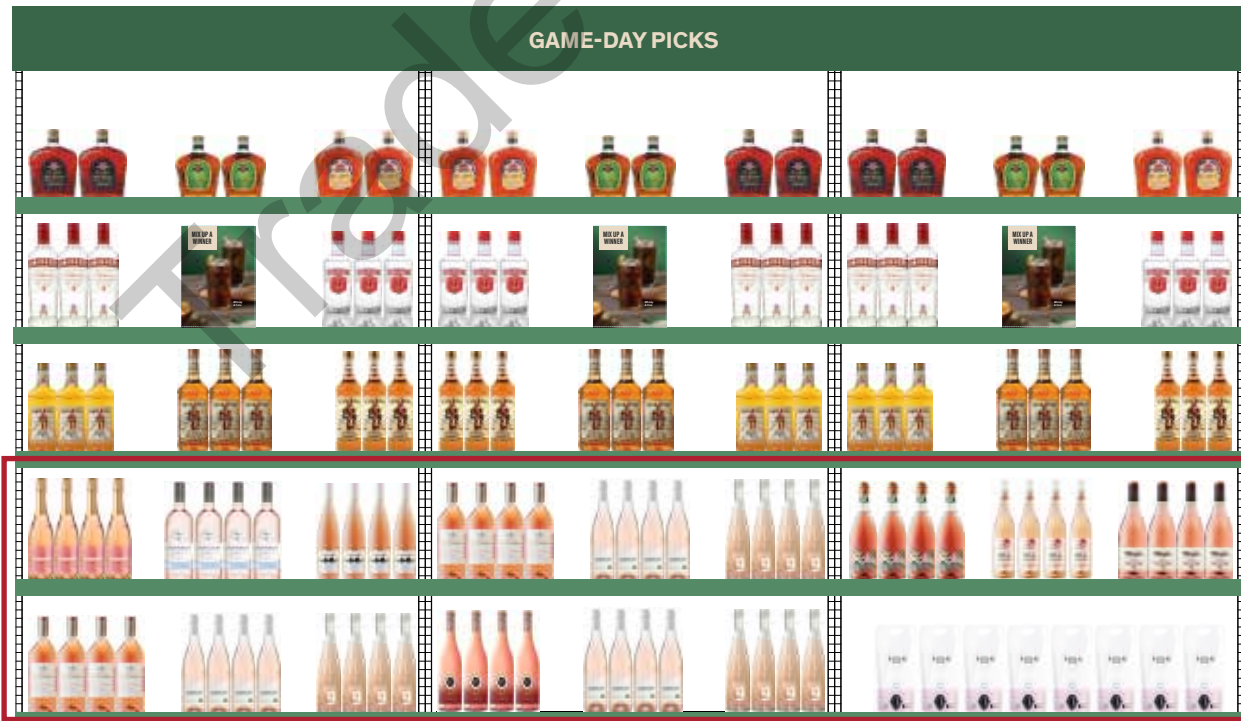

12ft. Feature Fixture

RESIDUAL ROSÉS