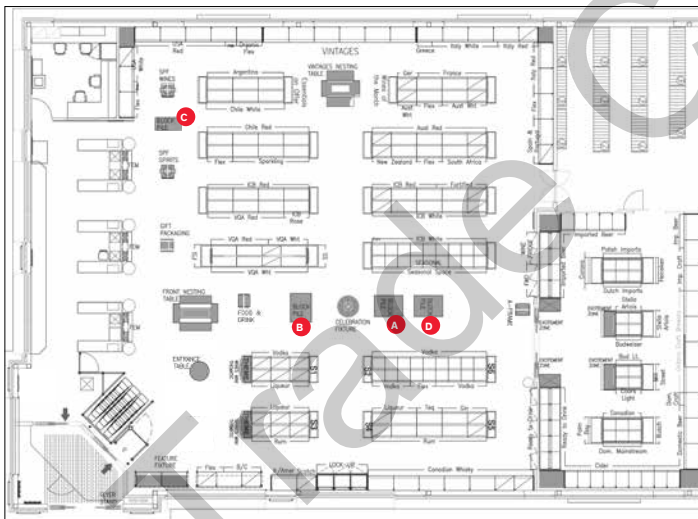

Store Floor Plan Example - Rectangle Layout

Store Floor Plan Example - Angle Layout

With the implementation of the additional Promo programs into the Promo Tree, Category Management will no longer be allocating inventory for these programs and stores will only receive inventory based on their Default Management settings.