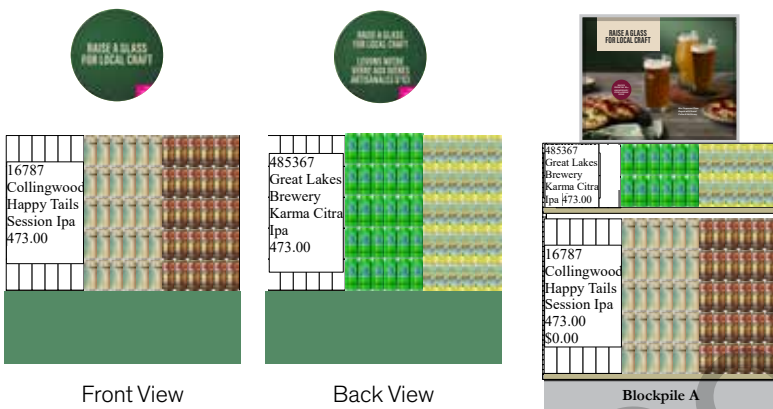

Group 3 - Central North Region

1, 31, 145, 156, 168, 171, 187, 209, 226, 227, 228, 248, 265, 279, 288, 298, 300, 329, 346, 360, 362, 383, 390, 391, 397, 404, 416, 428, 436, 444, 470, 523, 536, 554, 555, 564, 580, 585, 590, 601, 605, 623, 629, 630, 632, 635, 655, 658, 661, 700, 703, 748

Participating Products

LCBO#	Description	Size (mL)	Offers
16787	Collingwood Happy Tails Session IPA (4205)	473	
404368	Muskoka Detour (LCBO Warehouse)	473	
429712	Sultana Gold Ale (4277)	473	LTO
485367	Great Lakes Brewery Karma Citra IPA (1929)	473	
492017	Steam Whistle (5577)	6 × 473	LTO
508572	Flying Monkeys Juicy Ass IPA (6309)	473	LTO

Signage Components

- Pole Topper Sign ENG (Re-order # 24P7-BPA1)
  BIL (Re-order # 24P7-BPA2)
- Riser Wrap - solid colour (Re-order # 24P7-BPA4)
- Pricer Cards ENG (Re-order # 24P7-BPA24)
  BIL (Re-order # 24P7-BPA25)
- Shelf Talkers ENG (Re-order # 24P7-BPA26)
  BIL (Re-order # 24P7-BPA27)
- End Aisle Backer Card BIL (Re-order # 24P7-BPA8)
- Metal Frame Insert Sign
  ENG (Re-order # 24P7-BPA9)
  BIL (Re-order # 24P7-BPA10)

Group 4 - Western Region

26, 33, 44, 47, 51, 74, 95, 110, 115, 150, 252, 310, 344, 367, 381, 393, 401, 417, 427, 438, 459, 490, 491, 495, 509, 522, 544, 549, 575, 586, 593, 617, 634, 702, 706, 741, 759

Participating Products

LCBO#	Description	Size (mL)	Offers
16954	Bench Brewing Lincoln Lager (798)	473	
30129	Catstronaut, Session Hazy IPA (5732)	473	LTO
32791	Sons Of Kent Drift (2218)	473	
494633	Anderson IPA (791)	6 × 355	
508580	Wellington Upside IPA (4826)	473	LTO