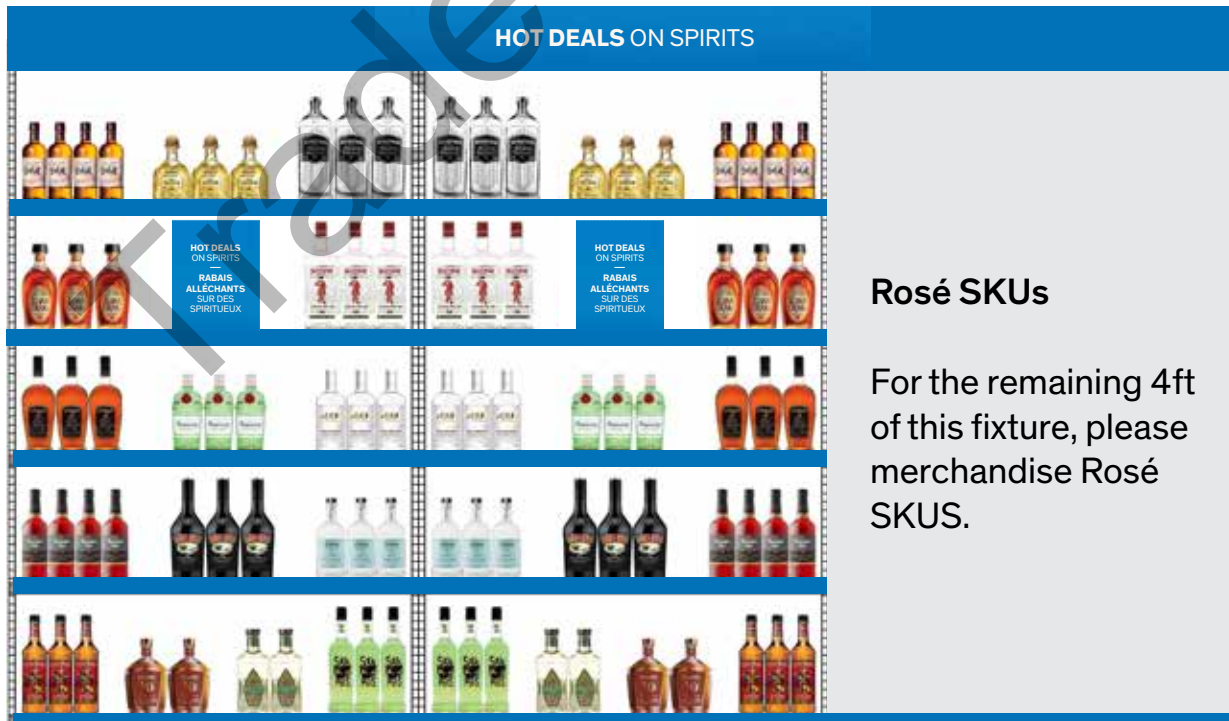

12ft. Feature Fixture

Rosé SKUs

For the remaining 4ft of this fixture, please merchandise Rosé SKUS.