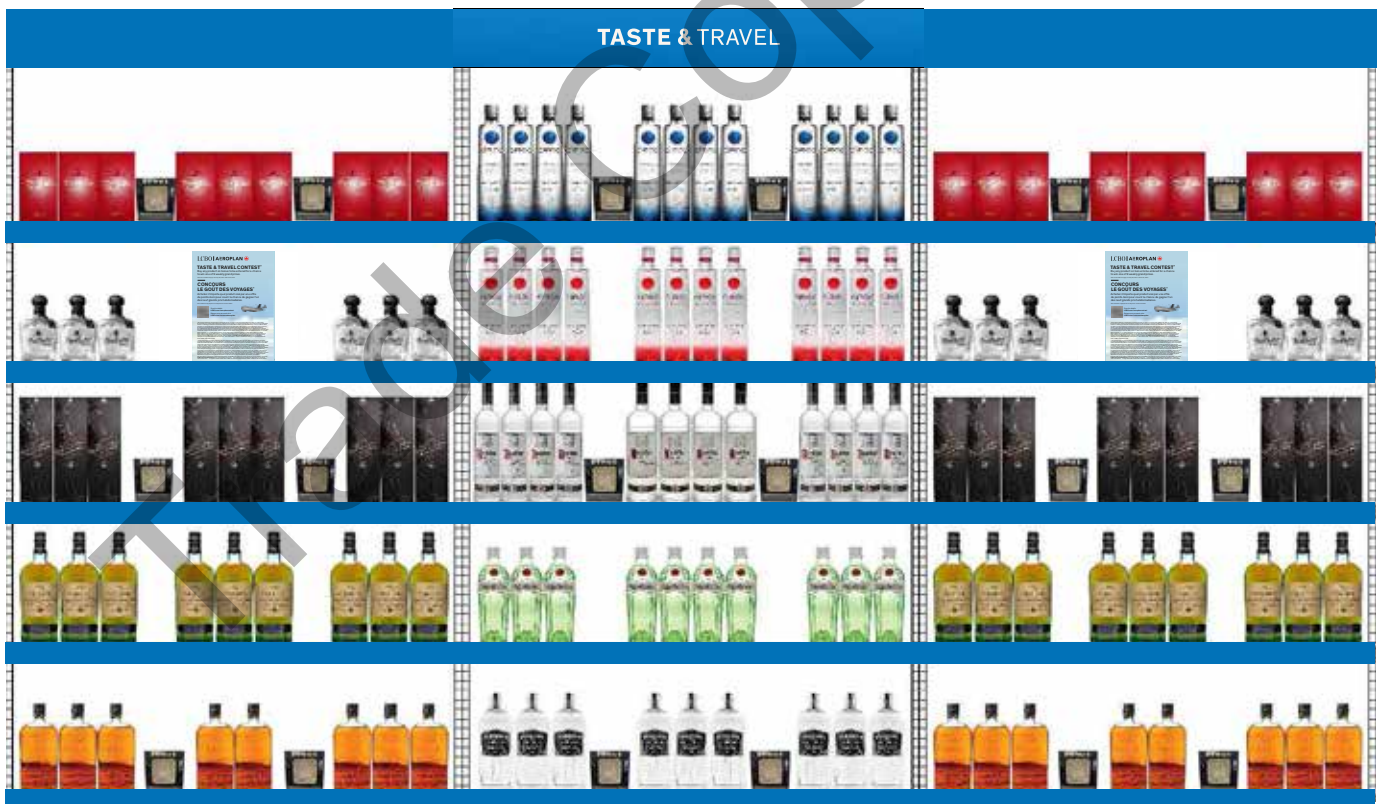

12ft. Feature Fixture