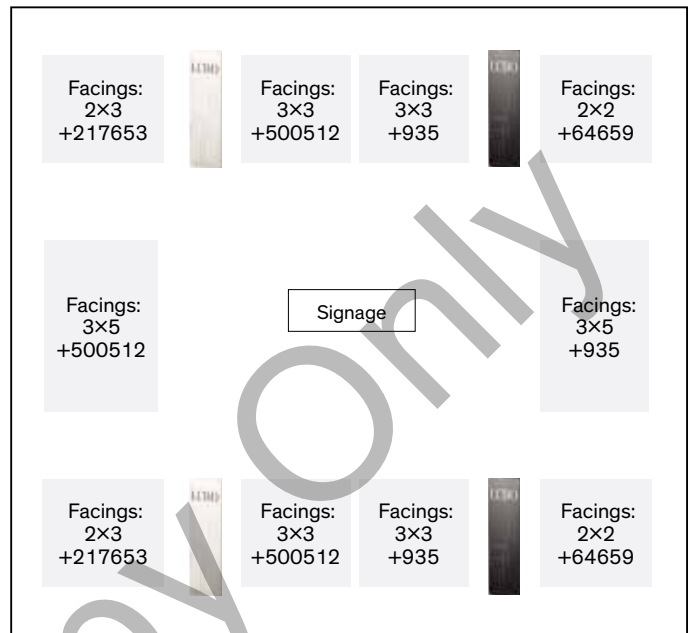

Shelf Talkers

Planogram - Square Table

Planogram - Round Table

End Aisle #1 (BS-BSE) COCKTAIL OF THE MONTH

Irish Gold Rush

This is a sold program. Participation is mandatory.

Key Dates (February 25 - March 30, 2024)