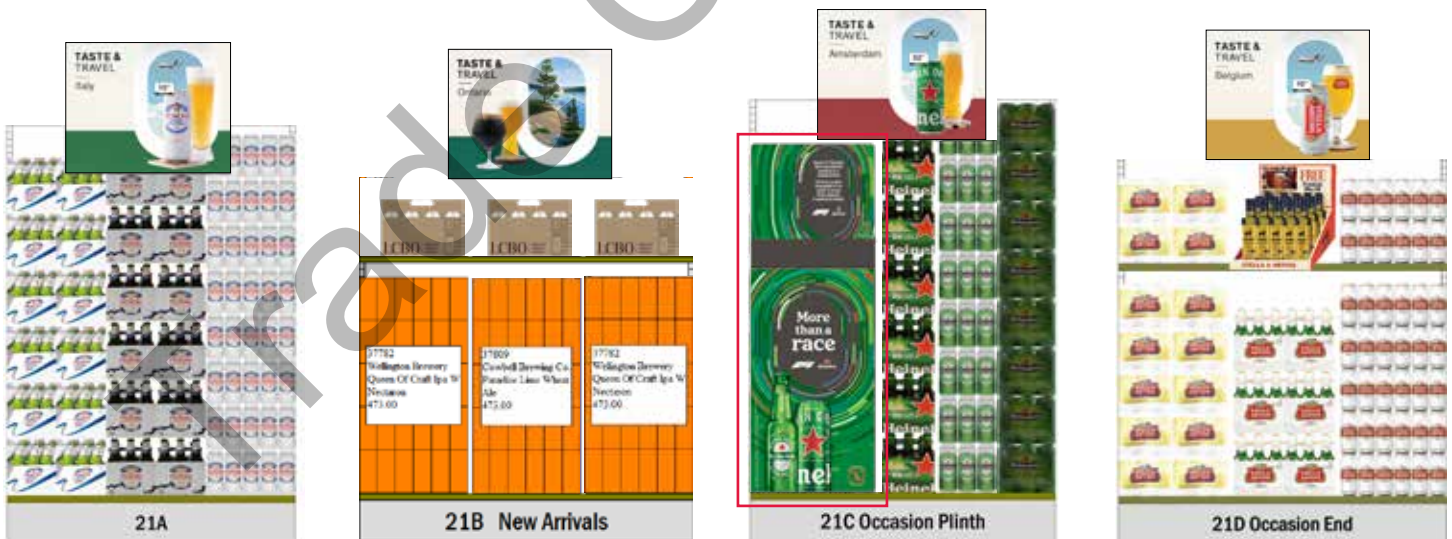

Beer Excitement Zone B: An assortment of new and seasonal local Ontario craft beers. Selection is at store's discretion.

Beer Excitement Zone C: Try an iconic international beer from the Netherlands. Purchase a 6 × 500mL pack of Heineken and receive F1 and Heineken branded Metal Cup.

Beer Excitement Zone D: Stella Artois is famously known from Belgian. Purchase 2 Stella Artois 6 × 330mL and receive free Olive Oil.

Signage Components

- A. Backer Card ENG/BIL (Re-order # 24P13-BEZ1)
- B. Generic Beer Backer Card ENG/BIL (Re-order # 24P9-BEZ2)
- C. Backer Card ENG/BIL (Re-order # 24P13-BEZ3)
- D. Backer Card ENG/BIL (Re-order # 24P13-BEZ4)
- A, C, D Pricer Cards ENG (Re-order # 24P13-BEZ5) / BIL (Re-order # 24P13-BEZ6)
- A, C, D Shelf Talkers ENG (Re-order # 24P13-BEZ9) / BIL (Re-order # 24P13-BEZ10)
- D. Generic Aeroplan Contest Pricer Cards ENG (Re-order # 24P13-BEZ7) / BIL (Re-order # 24P13-BEZ8)

Merchandising Instructions

- Merchandise the participating products according to the planogram.
- Install supplier-provided merchandiser and value-adds (where applicable), backer cards, pricer cards and pre-printed shelf talkers.
- **Beer Excitement Zone B:** Display a fully-assembled 8-pack carrier, filled with selection of new seasonal craft beer in the middle of the top shelf. Merchandise the generic Beer Excitement Zone B backer card until the end of the promotion.