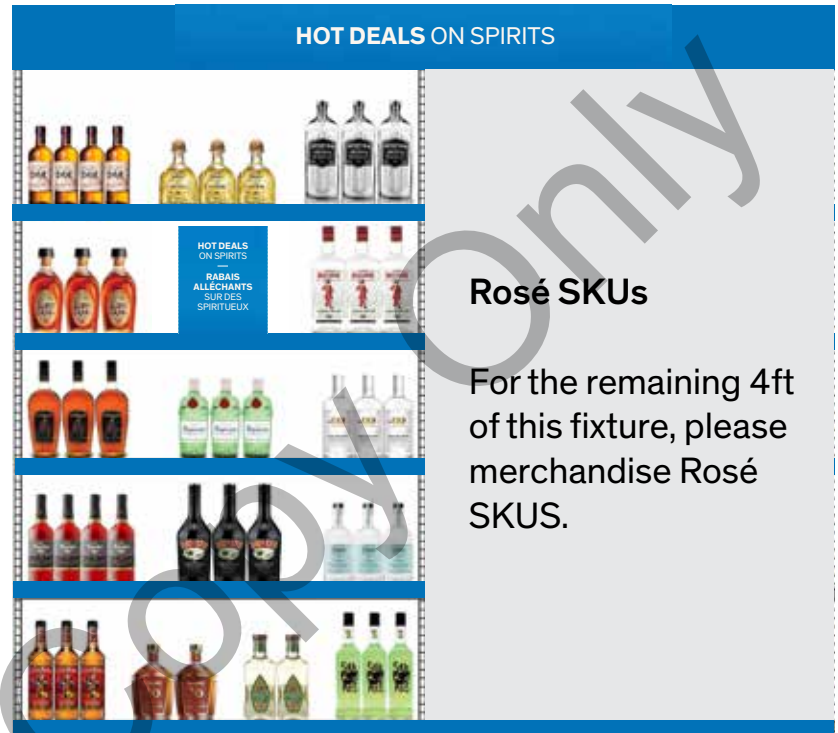

8ft. Feature Fixture

Rosé SKUs

For the remaining 4ft of this fixture, please merchandise Rosé SKUS.