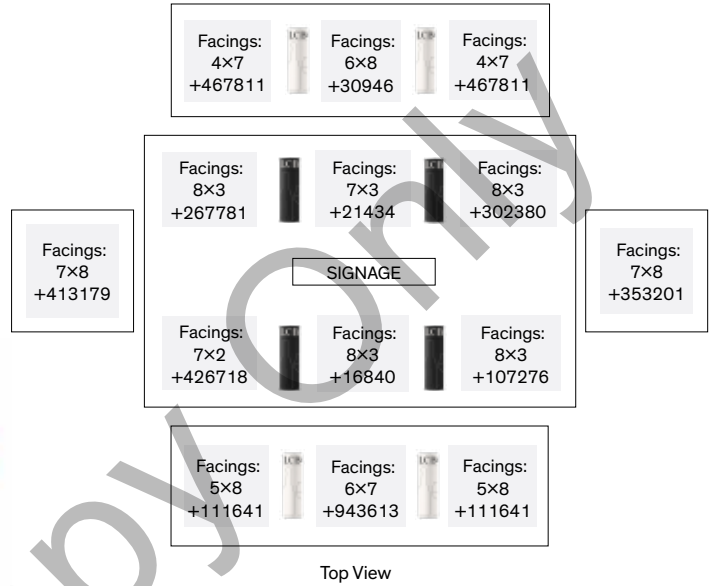

Middle Nesting Table Planograms

Celebration Fixture Planograms