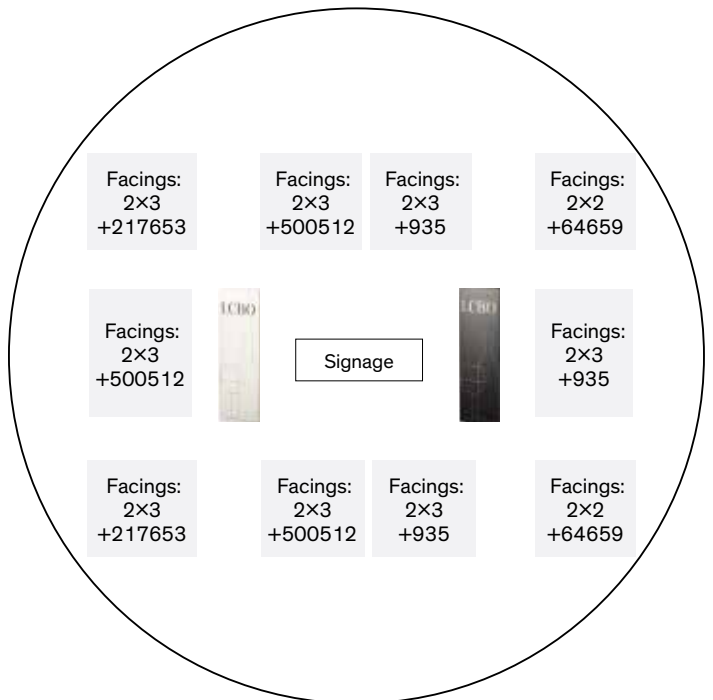

Value-Add (VA) - Rep Applied: MLSE Jiggers

Merchandising Instructions

- Refer to the Store Layout section for inventory management of product.
- Please review your floor plan and ensure the fixture is by the entrance of your store. Please be mindful of which table you have and merchandise accordingly.
- Merchandise the participating products according to the planogram.
- Install the table sign.
- Merchandise the pre-printed shelf talkers in front of participating products.

Shelf Talkers

Planogram - Square Table

Planogram - Round Table

End Aisle #1 (BS-BSE) COCKTAIL OF THE MONTH

Irish Gold Rush

This is a sold program. Participation is mandatory.

Key Dates (February 25 - March 30, 2024)