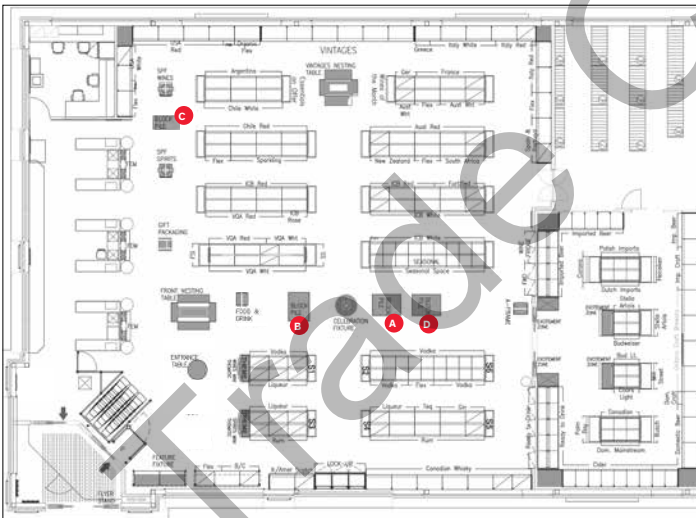

STORE LAYOUT

Overview

There are three table display points and the Feature Fixture display; most stores will have one or two display points, and some larger stores may have all displays.

ACTION: These displays will be referred to by their respective fixture names and acronyms on the Promo Tree:

Entrance Table/Cocktail of the Month: EA-S1/S2

Feature Fixture A: FF - FFA

Feature Fixture B: FF - FFB

Front Nesting Table: BS - BSF

Middle Nesting Table/Celebration Fixture : DD

A Block Pile A (SBA): Beer

B Block Pile B (SBB): Ready-To-Drink Cocktails

C Block Pile C (SBC): Aeroplan

D Block Pile D: Diageo (XBP)

Single Malt (FSH-A)

Bodacious x Pringles (FSK-A)

Pop-up Activation (FSM-A): Jameson Irish Whiskey + Guinness

Enhanced Occasions (FSN-A): Wines for Easter

Store Floor Plan Example - Rectangle Layout