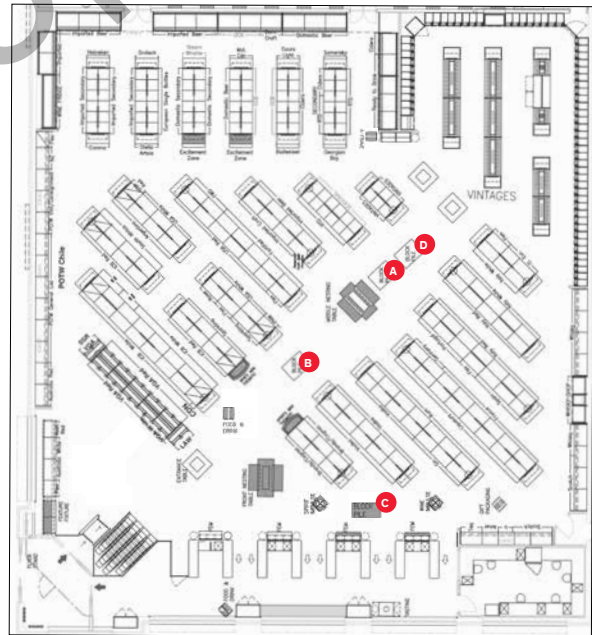

Single Malt (FSH-A)

Bodacious x Pringles (FSK-A)

Pop-up Activation (FSM-A): Jameson Irish Whiskey + Guinness

Enhanced Occasions (FSN-A): Wines for Easter

Store Floor Plan Example - Rectangle Layout

Store Floor Plan Example - Angle Layout