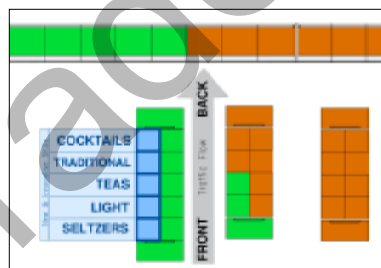

Seltzers → Light Coolers → Teas → Traditional Coolers → Cocktails

(see examples of Small, Medium and Large store floorplans below)

- The number of forced SKUs for each store were determined based on available capacity of seasonal space. If you choose to bring in SKUs that were not mandatory forced, please use 1 in 1 out. Your portfolio will always have 40% of your capacity as discretionary.
- This year there are 100 new SKUs coming for innovation
- Stores without a seasonal section, please merchandise the new SKUs within the correct segment, in the flow noted above
- Use the master planogram for the new SKUs to set the flow from front of the store to back of the store for the SKUs your store receives
- **Week of May 4th** all RTD products should be set to segment. Follow floorplan posted on the Dashboard for segment placement
- A forthcoming communication will be provided for the full BCRTD rollout plan in the next few weeks

Small Store Example