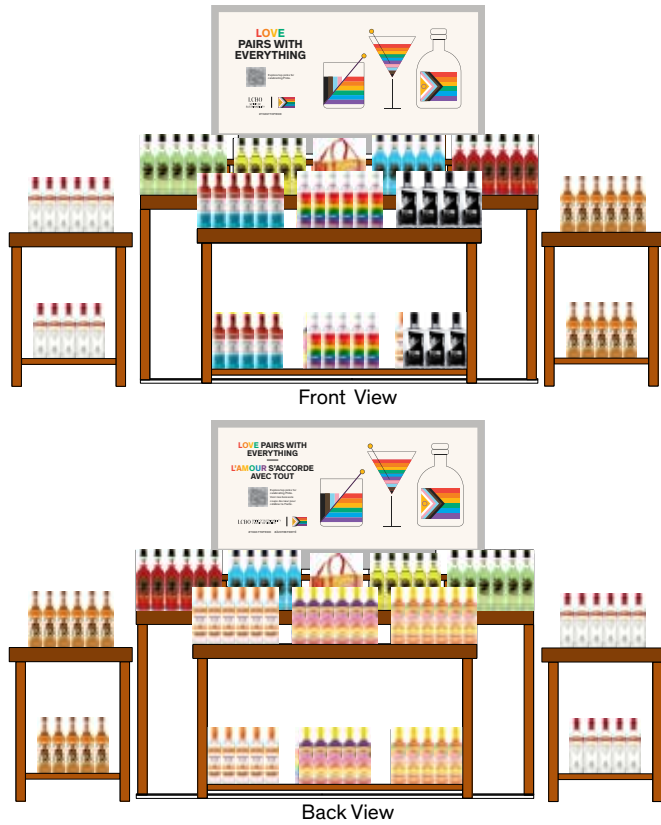

7Ft Nesting Table Planogram (For stores that have end tables) – Premium Flight

Back View

Facings: 6x8 +25227	Facings: 6x8 +21544	Facings: 6x8 +32006

Facings: 6x8 +67	Facings: 6x3 +518688	Facings: 5x3 +439620		Facings: 5x3 +601518	Facings: 6x3 +518670	Facings: 6x8 +500512
	SIGNAGE					
	Facings: 6x3 +518683	Facings: 5x3 +439620		Facings: 5x3 +601518	Facings: 6x3 +518670	

Facings: 6x8 +545392	Facings: 6x8 +581256	Facings: 4x8 +31555

Front View

NOTE: Please merchandise the Summer Enhanced 1 Bottle Bag (#32258) and the Insulated Cooler Bags (#32137) on the table as shown in the planogram. Use an open/unfolded cooler bag as a merchandiser to display folded bags.