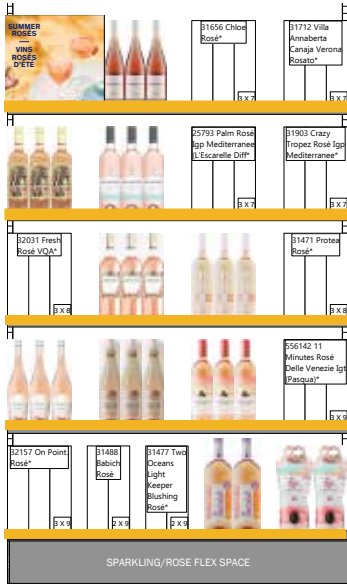

Sparkling/Rosé Flex Space