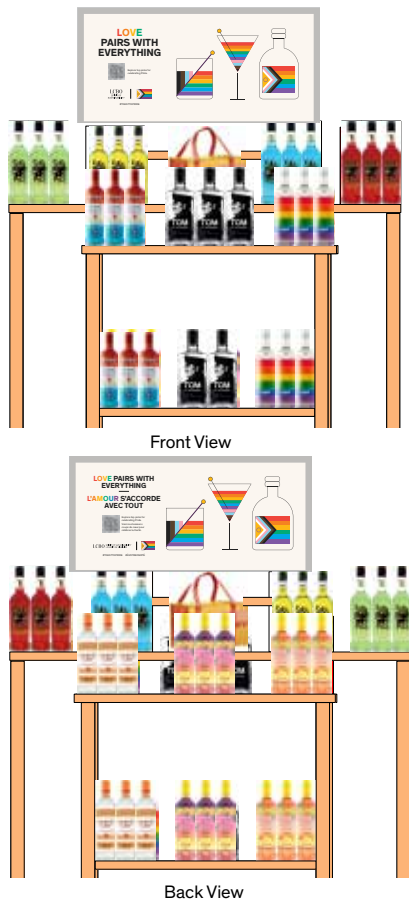

5Ft Nesting Table Planogram (For stores that do not have end tables) – Premium Flight

Back View

Facings: 3x8 +25227	Facings: 3x8 +21544	Facings: 3x8 +32006

Facings: 3x4 +67	Facings: 3x3 +518688	Facings: 3x3 +439620		Facings: 3x3 +601518	Facings: 3x3 +518670	Facings: 3x4 +500512
SIGNAGE						
Facings: 3x3 +518683	Facings: 3x3 +439620		Facings: 3x3 +601518	Facings: 3x3 +518670		

Facings: 3x8 +545392	Facings: 3x8 +31555	Facings: 3x8 +581256

Front View

NOTE: Please merchandise the Summer Enhanced 1 Bottle Bag (#32258) and the Insulated Cooler Bags (#32137) on the table as shown in the planogram. Use an open/unfolded cooler bag as a merchandiser to display folded bags.