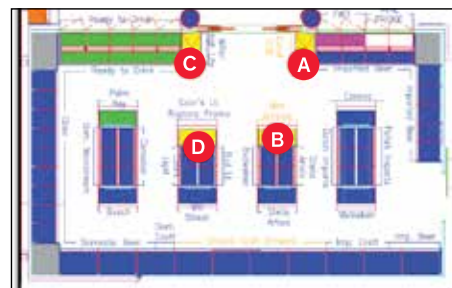

BEER EXCITEMENT ZONE

(A, B, C, D)

The Beer Excitement Zone has four displays to highlight engaging offers on popular products. The three displays are **sold programs (A, C and D)**, and the remaining (B) is a generic display end for merchandising new, seasonal products at store manager's discretion. Refer to your planogram for the location of each display. **This is a sold program. Participation is mandatory. Products will not be forced, please order as necessary to support the display.**

Key Dates (May 21 - June 17, 2023)

Participating Stores

Please refer to the Participation Lookup page for information (<http://home.lcbo.com/CustomerExperience/Pages/StoreParticipationLookup.aspx>)

Participating Products

Location	LCBO#	Description	Size (ml)	Supplying Source /Distributor	Offers
A Plinth (EA - EZA)	32048	Sleeman Clear 2.0 Mix Pack	6 × 355	275 - The Beer Store	VA
	486142	Sleeman Clear 2.0 Shrink Pack	6 × 473	275 - The Beer Store	
	VA/Merchandiser: Purchase Sleeman Clear 2.0 Mix Pack (+32048) and receive a free Father's Day gift (partnership with Golf Canada). The supplier will be providing the value-add/merchandiser to all participating stores for the start of the promotion. If stores run out, they should contact their Agent representative for additional stock.				
B New/ Seasonal (EA - EZB)	33611	Nickel Brook IPA Mix Pack	6 × 473	6699 - Nickel Brook Brewing Company	
	32981	Beau's Lug Tread Collectible Glass Gift Pack	1419	9654 - Beau's All Natural Brewing/275 - The Beer Store	
	33283	Bellwoods Green Velvet IPA	473 ML	2990 - Bellwoods Brewery	
NOTE: These are suggested products, participating stores should merchandise 6-9 new seasonal craft at manager's discretion.					
C Plinth (EA - EZH)	17819	Stella Artois 6-Pk Tc	6 × 473	275 - The Beer Store	LTO
	17823	Stella Artois 6-Pk B	6 × 330	275 - The Beer Store	VA
	17851	Stella Artois 6×355c	6 × 355	275 - The Beer Store	
VA/Merchandiser: Purchase 2 Stella Artois 6×330ml Bottles (+17823) and receive a free charcuterie board. The supplier will be providing the value-add/merchandiser to all participating stores for the start of the promotion. If stores run out, they should contact their Agent representative for additional stock.					
D End Aisle (EA - EZD)	32018	Amstel Ultra	6 × 355	275 - The Beer Store	Contest
	32064	Strongbow Ultra Apple 6-Pk	6 × 330	LCBO Warehouse	
	337949	Heineken Lager +	500	LCBO Warehouse	LTO