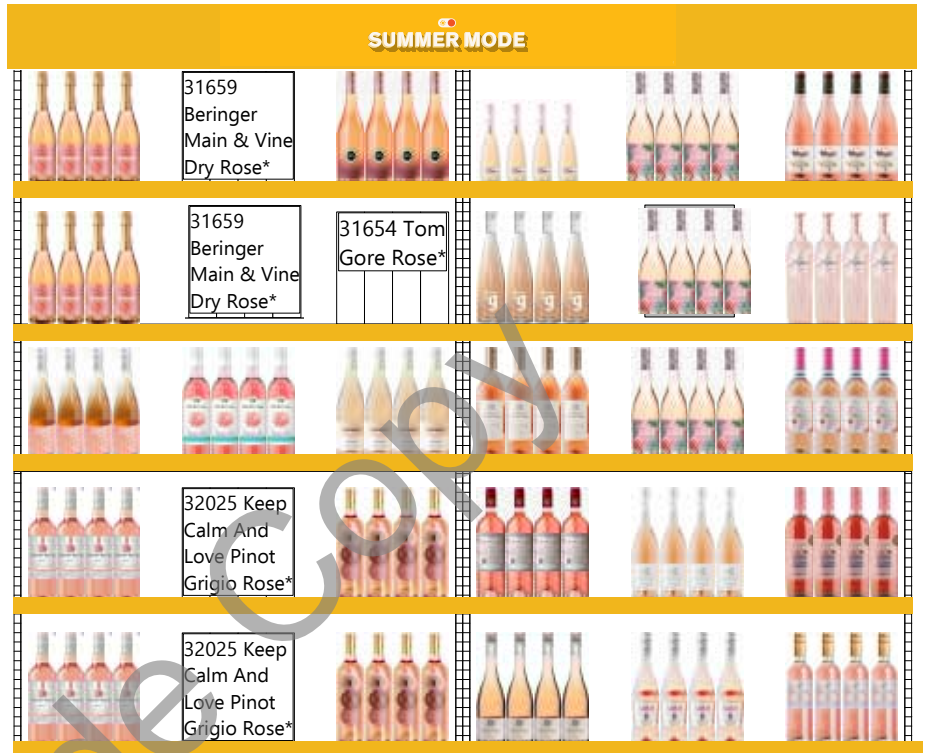

8ft. Feature Fixture