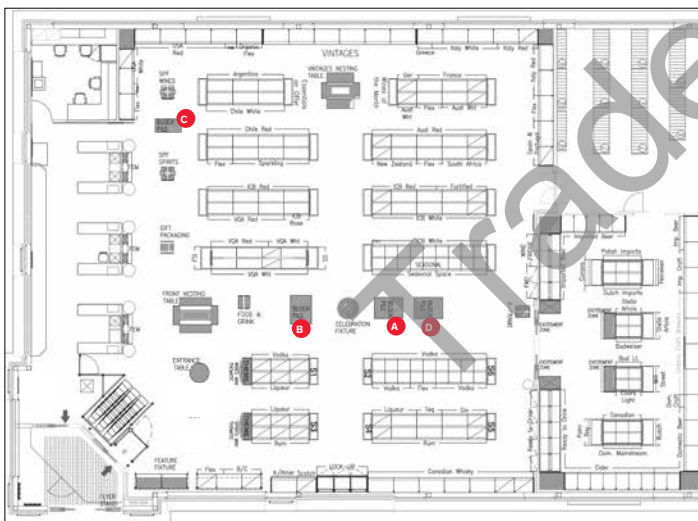

STORE LAYOUT

Overview

There are three table display points and the Feature Fixture display; most stores will have one or two display points, and some larger stores may have all displays.

ACTION: These displays will be referred to by their respective fixture names and acronyms on the Promo Tree:

Entrance Table/Cocktail of the Month: EA-S1/S2	A Block Pile A (SBA): Love Pairs with Everything
Feature Fixture A: FF - FFA	B Block Pile B (SBB): New Arrivals
Feature Fixture B: FF - FFB	C Block Pile C (SBC): Aeroplane
Front Nesting Table: BS - BSF	D Block Pile D (XBP): Memorable Father's Day Gift
Middle Nesting Table/Celebration Fixture : DD	On The Rocks Hornitos Margarita Display (FSL-A)

Store Floor Plan Example - Rectangle Layout