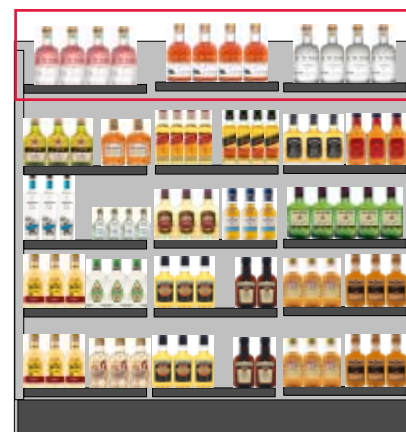

Brown Spirits/Liqueurs (FEM3)