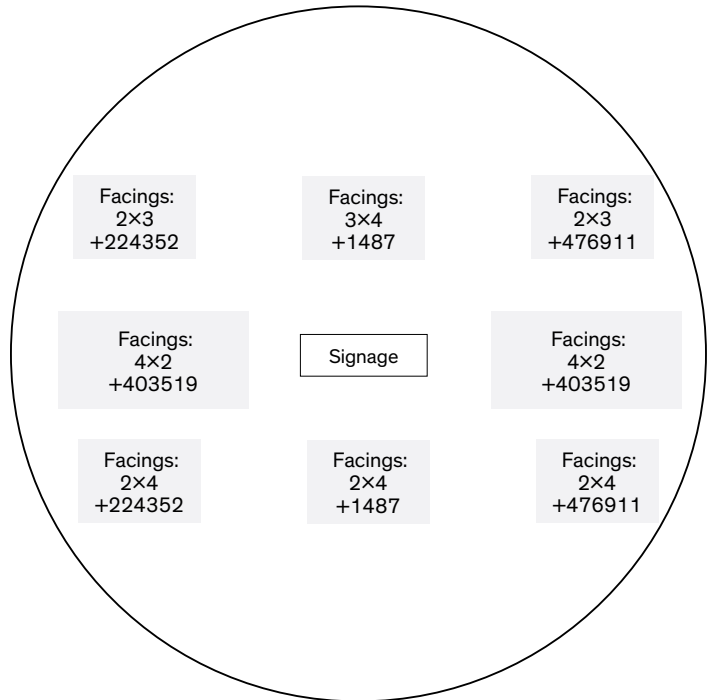

Planogram - Round Table