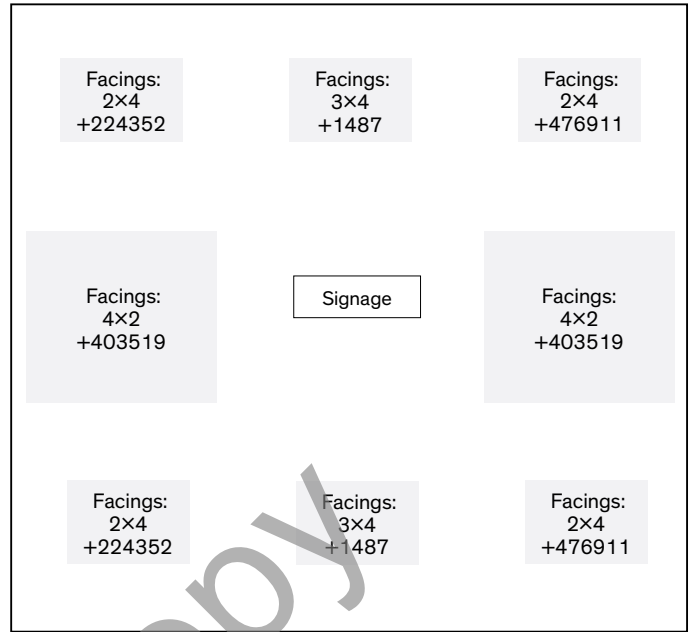

Planogram - Square Table