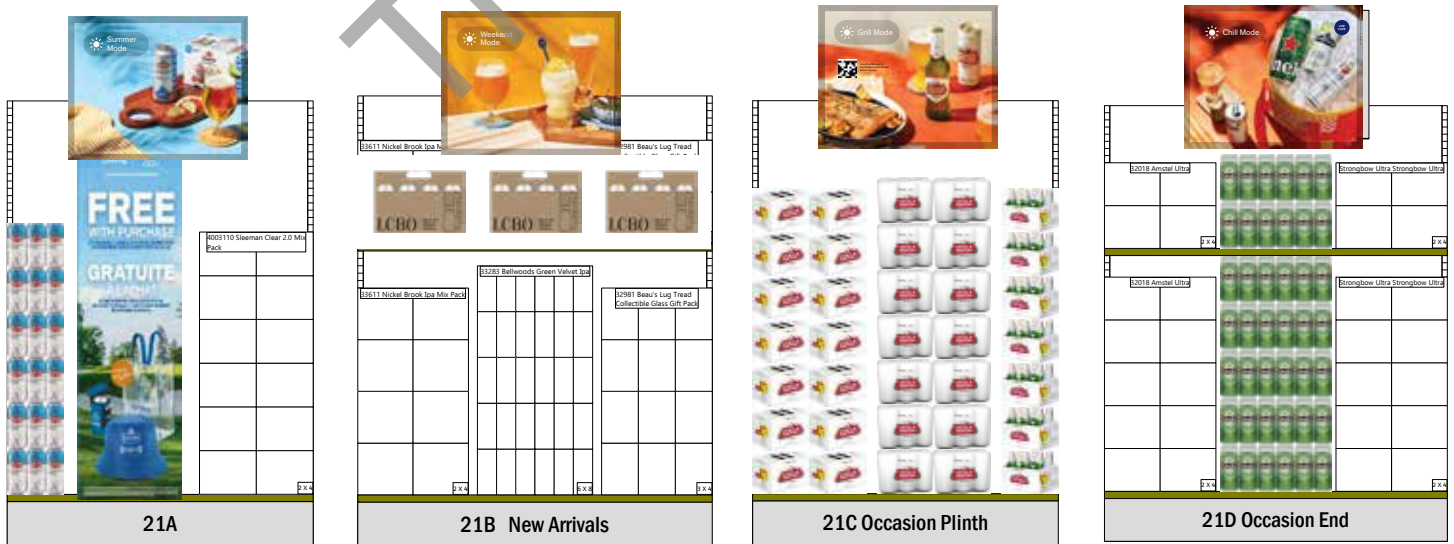

Beer Excitement Zone A: Purchase Sleeman Clear 2.0 Mix Pack (+32048) and receive a free Father's Day gift (partnership with Golf Canada).

Beer Excitement Zone B: An assortment of new and seasonal local Ontario craft beers. Selection is at store's discretion.

Beer Excitement Zone C: Purchase 2 Stella Artois 6pk Bottles (+17823) and receive a free charcuterie board.

Beer Excitement Zone D: Light and refreshing, perfect to celebrate with Father or any occasion.

Signage Components

- A. Backer Card ENG/BIL (Re-order # 24P3-BEZ1)
- B. Generic Beer Backer Card ENG/BIL (Re-order # 24P1-BEZ2)
- C. Backer Card ENG/BIL (Re-order # 24P3-BEZ3)
- D. Backer Card ENG/BIL (Re-order # 24P3-BEZ4)
- A, C, D Pricer Cards ENG (Re-order # 24P3-BEZ5) / BIL (Re-order # 24P3-BEZ6)
- A, C, D Shelf Talkers ENG (Re-order # 24P3-BEZ7) / BIL (Re-order # 24P3-BEZ8)

Merchandising Instructions

- Merchandise the participating products according to the planogram.
- Install supplier-provided merchandiser and value-adds (where applicable), backer cards, pricer cards and pre-printed shelf talkers.
- **Beer Excitement Zone B:** Display a fully-assembled 8-pack carrier, filled with selection of new seasonal craft beer in the middle of the top shelf. Merchandise the generic Beer Excitement Zone B backer card until the end of P3.