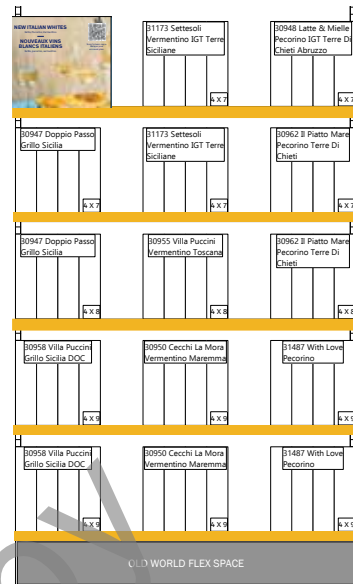

EUROPE Italy/SE Flex Space