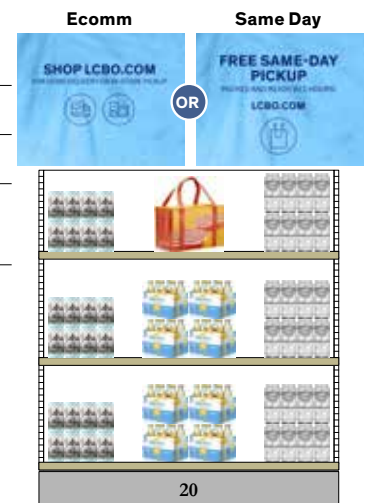

LCBO#	Description	Size (mL)	Offers
End Aisle #20	16976	Budweiser Zero (275)	473	LTO
	24899	Corona Sunbrew(275)	330 x 6	
	617878	Partake Brewing Non-Alcoholic Pale Ale (LCBO)	355	LTO